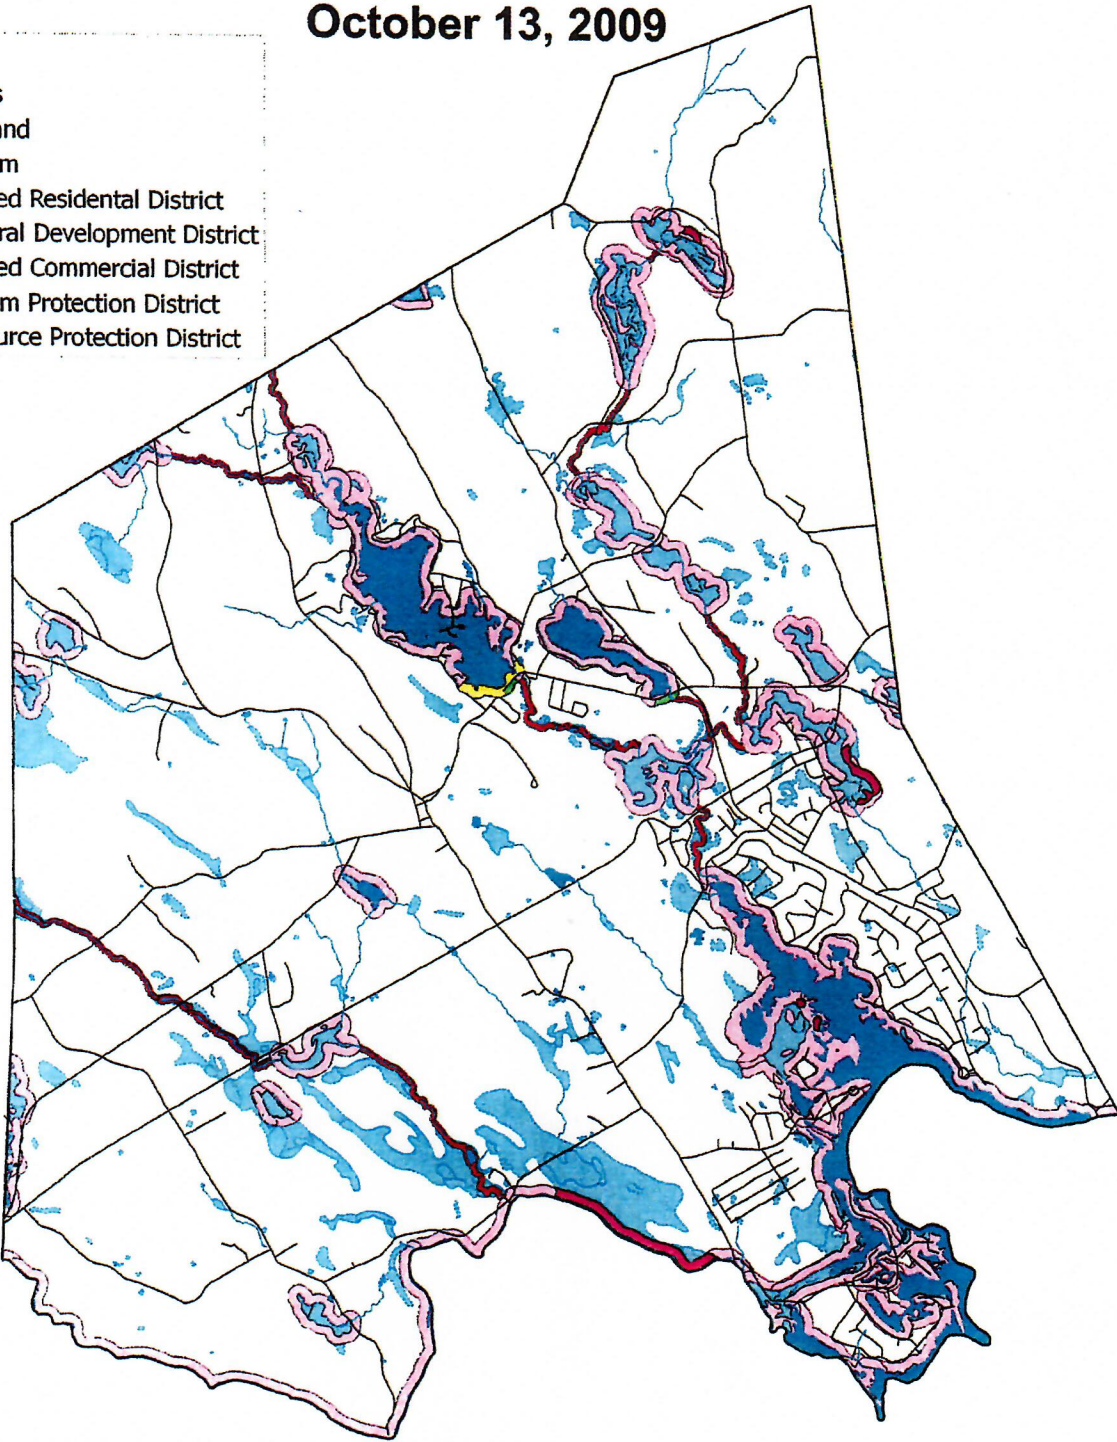

Town of Limerick Shoreland Zoning Map October 13, 2009

Legend

-  Lakes
-  Wetland
-  Stream
-  Limited Residential District
-  General Development District
-  Limited Commercial District
-  Stream Protection District
-  Resource Protection District

ATTESTED: *Judith V LaPage*
TOWN CLERK

3-21-16
Dep DEANOD