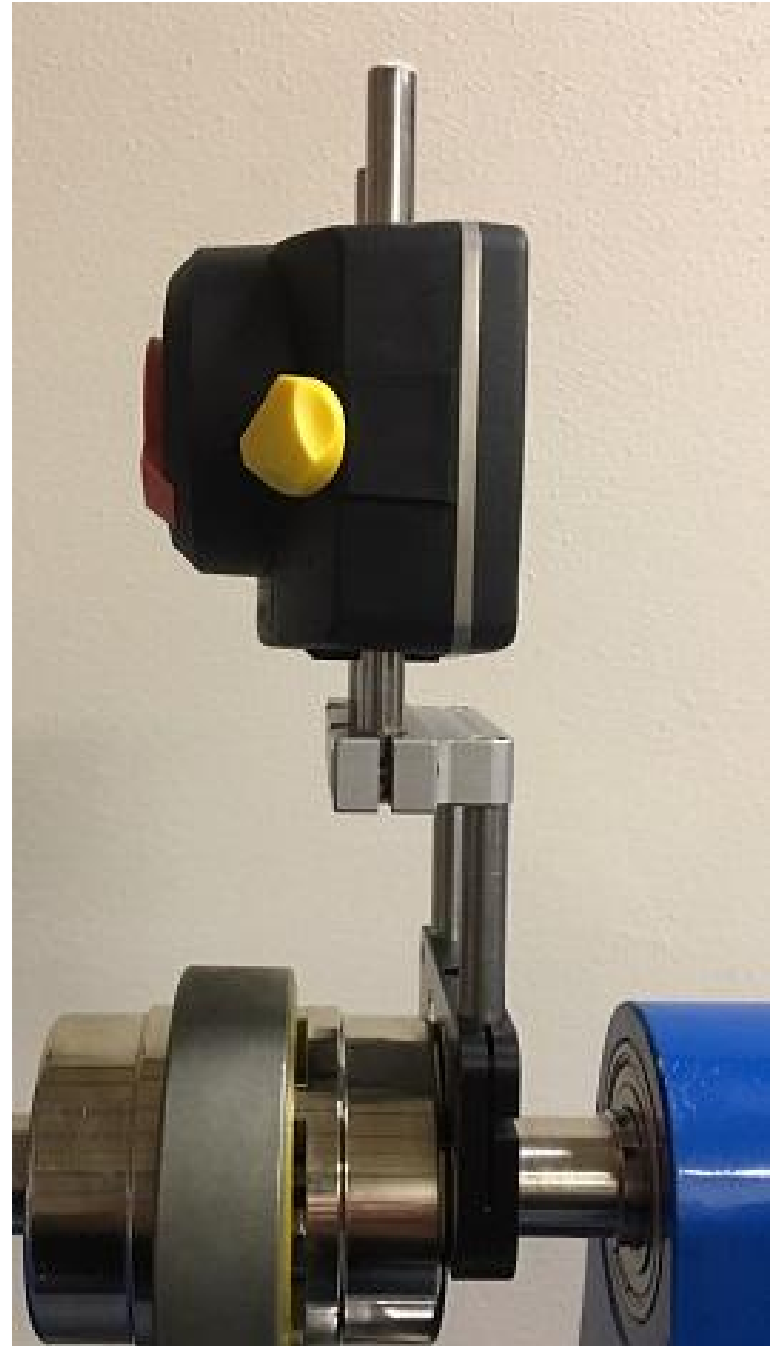

Offset Adapter, Part No. ALI 2.244-LIS

Magnetic bracket, support posts and sensor shown above not included.