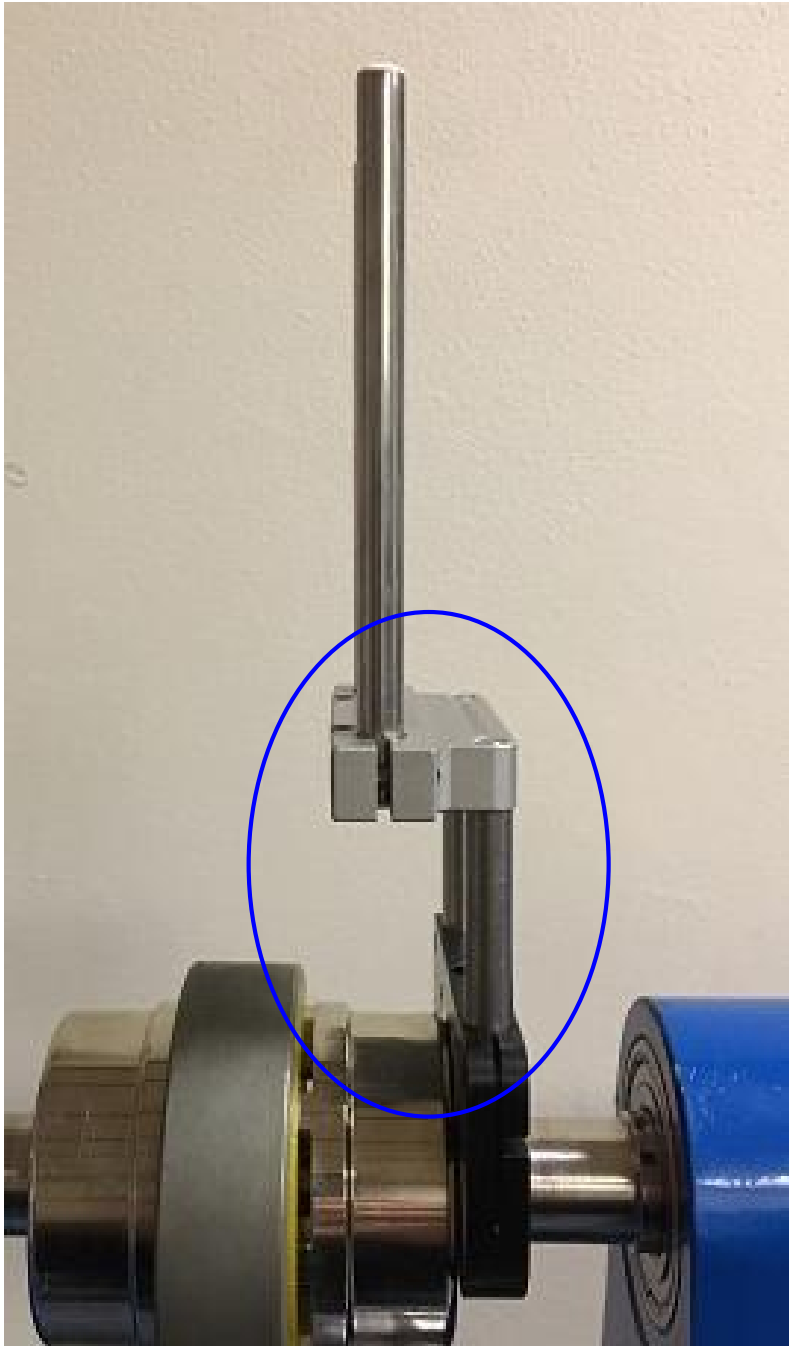

Offset Adapter, Part No. ALI 2.244-LIS

Magnetic bracket, support posts and sensor shown above not included.