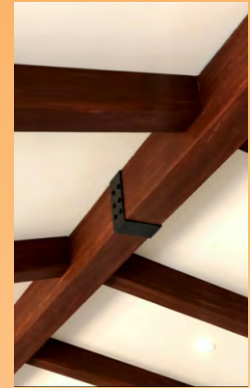

Faux Wood Beams

Before

After

**5180 Naranja St
San Diego, CA 92114**

(619) 266-2642- Office
(619) 266-2424- Fax

Open 6:30 A.M. till 4:00 P.M.
Monday thru Thursday; Friday 3pm

Like and recommend us on

www.facebook.com/wncfoamshapes

www.wncfoam.com

postmaster@wncfoam.com - E-mail

Faux Wood Beams

- Available in any Size/Texture
- Interior and Exterior Applications
- Mildew and Decay Free
- Eco-Intelligent Choice
- Preserves our Natural Resources
- Termite Resistant
- Easier and Safer to Install than Real Wood!