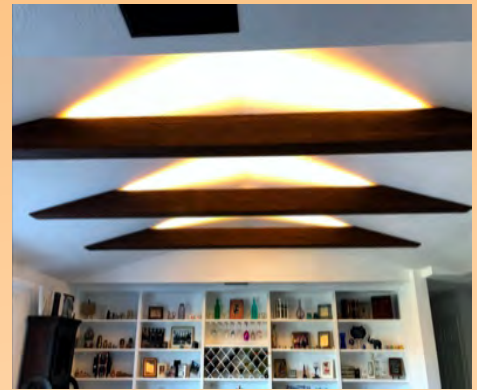

Faux Wood Beams

Before

After

**5180 Naranja St
San Diego, CA 92114**

(619) 266-2642- Office
(619) 266-2424- Fax

Open 6:30 A.M. till 4:00 P.M.
Monday thru Thursday; Friday 3pm

Like and recommend us on

www.facebook.com/wncfoamshapes

www.wncfoam.com

postmaster@wncfoam.com - E-mail

Faux Wood Beams

- Available in any Size/Texture
- Interior and Exterior Applications
- Mildew and Decay Free
- Eco-Intelligent Choice
- Preserves our Natural Resources
- Termite Resistant
- Easier and Safer to Install than Real Wood!