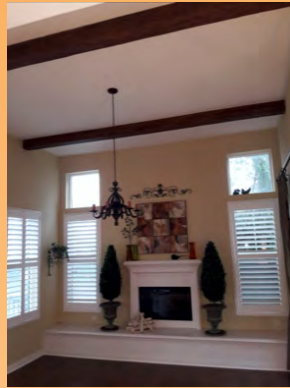

Faux Wood Beams

Before

After

**5180 Naranja St
San Diego, CA 92114**

(619) 266-2642- Office
(619) 266-2424- Fax

Open 6:30 A.M. till 4:00 P.M.
Monday thru Thursday; Friday 3pm

Like and recommend us on

www.facebook.com/wncfoamshapes

www.wncfoam.com

postmaster@wncfoam.com - E-mail

Faux Wood Beams

- Available in any Size/Texture
- Interior and Exterior Applications
- Mildew and Decay Free
- Eco-Intelligent Choice
- Preserves our Natural Resources
- Termite Resistant
- Easier and Safer to Install than Real Wood!