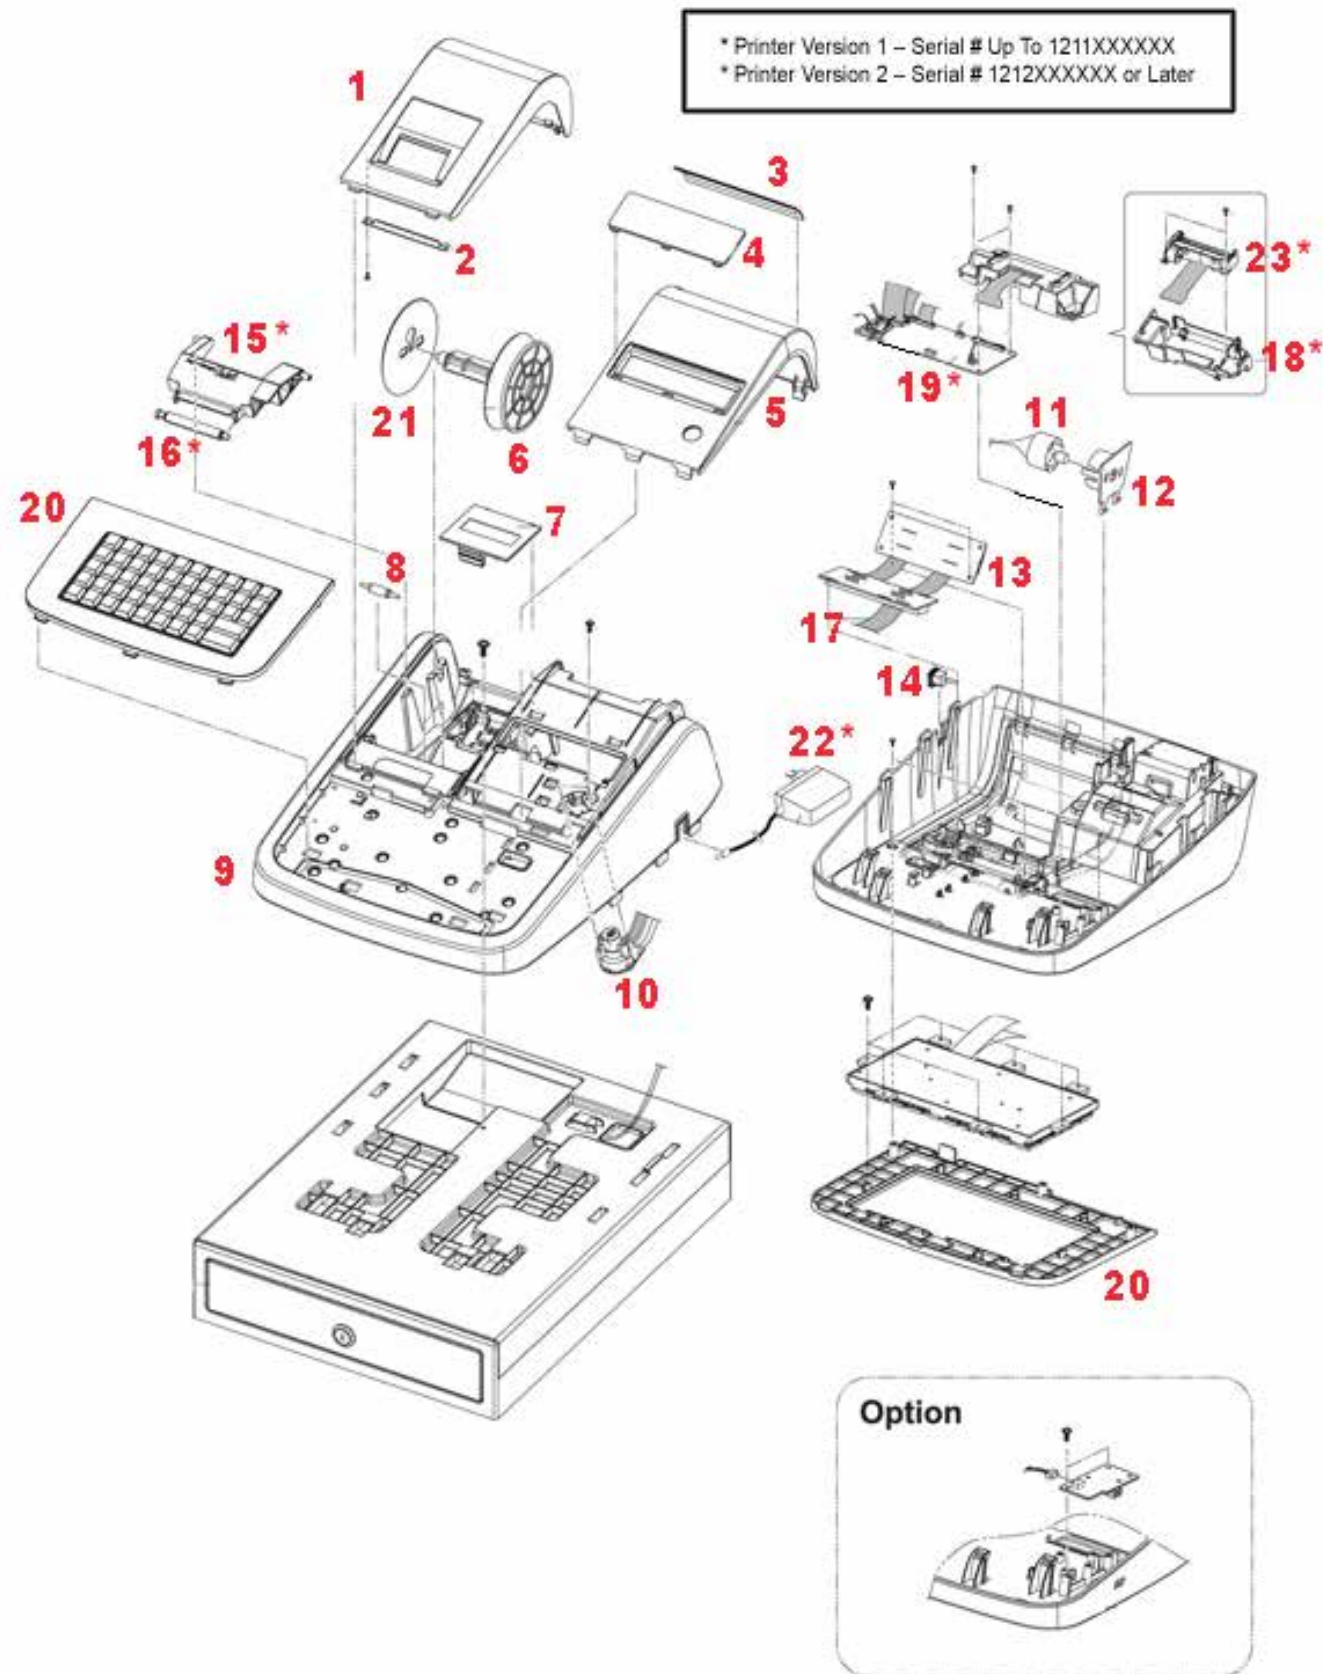

ER-180T Replacement Parts

Ref. No.	CRS Item No.	Description
01	101440	Cover, Printer ER-180/180T
02	101441	Cutter, Manual Paper ER-180
03	101442	Window, Rear ER-180/180T
04	101443	Window, Front ER-180/180T
05	101444	Cover, Display ER-180/180T
06	101308	Spool Winding ER-5200,15,40
07	101445	Cover, Battery ER-180/180T
08	434011	Roller Paper End LTPF347e
09	101456	Case, Upper ER-180T
10	101447	Switch, Mode ER-180/180T
11	101448	Motor, Takeup ER-180/180T
12	101449	Holder, Motor ER-180/180T
16*	101455	Platen Roller Assy ER-180T V.1
13	501758	Display Front ER-180T

Ref. No.	CRS Item No.	Description
14	101450	Harness, Power ER-180/180T
15*	101457	Housing, Clam ER-180T Ver.1
18*	101458	Holder Printer, ER-180T Ver.1
17	101452	Harness, Display FFC ER-180
19*	501756	Main Board Assy ER-180T Ver. 1
20	101454	Housing, Keyboard ER-180/180T
21	101309	Guide Winding ER-5200,15,40
23*	501754	Printer Assy ER-180T Ver. 1
15*	101482	Housing, Clam ER-180T Ver.2
16*	101481	Platen Roller Assy ER-180T V.2
18*	101483	Holder Printer ER-180T Ver.2
19*	501771	Main Board Assy ER-180T Ver.2
22*	101480	Power Adapter ER-180/180T Ver2
23*	501772	Printer Assy ER-180T Ver.2