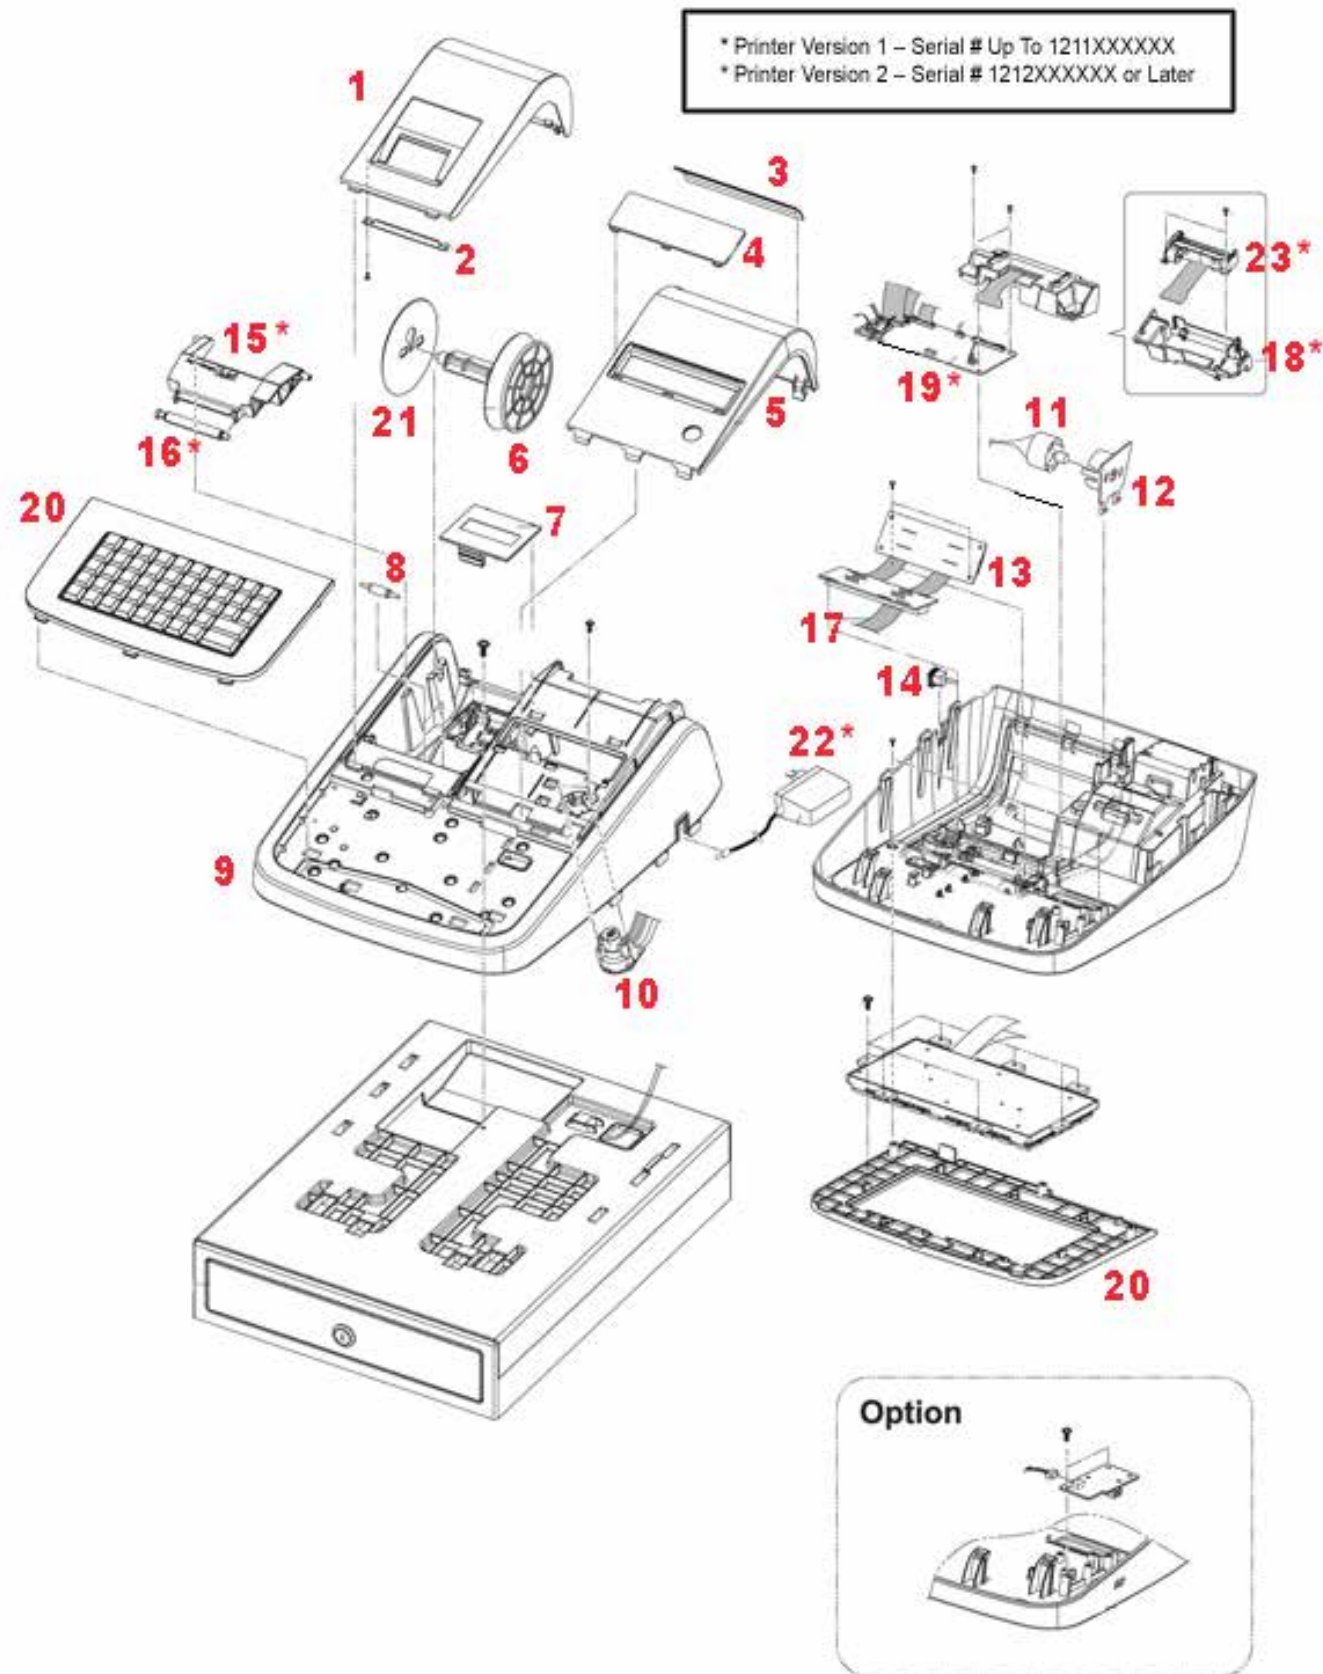

ER-180T Replacement Parts

| Ref. No. | CRS Item No. | Description |
|----------|--------------|--------------------------------|
| 01 | 101440 | Cover, Printer ER-180/180T |
| 02 | 101441 | Cutter, Manual Paper ER-180 |
| 03 | 101442 | Window, Rear ER-180/180T |
| 04 | 101443 | Window, Front ER-180/180T |
| 05 | 101444 | Cover, Display ER-180/180T |
| 06 | 101308 | Spool Winding ER-5200,15,40 |
| 07 | 101445 | Cover, Battery ER-180/180T |
| 08 | 434011 | Roller Paper End LTPF347e |
| 09 | 101456 | Case, Upper ER-180T |
| 10 | 101447 | Switch, Mode ER-180/180T |
| 11 | 101448 | Motor, Takeup ER-180/180T |
| 12 | 101449 | Holder, Motor ER-180/180T |
| 16* | 101455 | Platen Roller Assy ER-180T V.1 |
| 13 | 501758 | Display Front ER-180T |

| Ref. No. | CRS Item No. | Description |
|----------|--------------|--------------------------------|
| 14 | 101450 | Harness, Power ER-180/180T |
| 15* | 101457 | Housing, Clam ER-180T Ver.1 |
| 18* | 101458 | Holder Printer, ER-180T Ver.1 |
| 17 | 101452 | Harness, Display FFC ER-180 |
| 19* | 501756 | Main Board Assy ER-180T Ver. 1 |
| 20 | 101454 | Housing, Keyboard ER-180/180T |
| 21 | 101309 | Guide Winding ER-5200,15,40 |
| 23* | 501754 | Printer Assy ER-180T Ver. 1 |
| 15* | 101482 | Housing, Clam ER-180T Ver.2 |
| 16* | 101481 | Platen Roller Assy ER-180T V.2 |
| 18* | 101483 | Holder Printer ER-180T Ver.2 |
| 19* | 501771 | Main Board Assy ER-180T Ver.2 |
| 22* | 101480 | Power Adapter ER-180/180T Ver2 |
| 23* | 501772 | Printer Assy ER-180T Ver.2 |