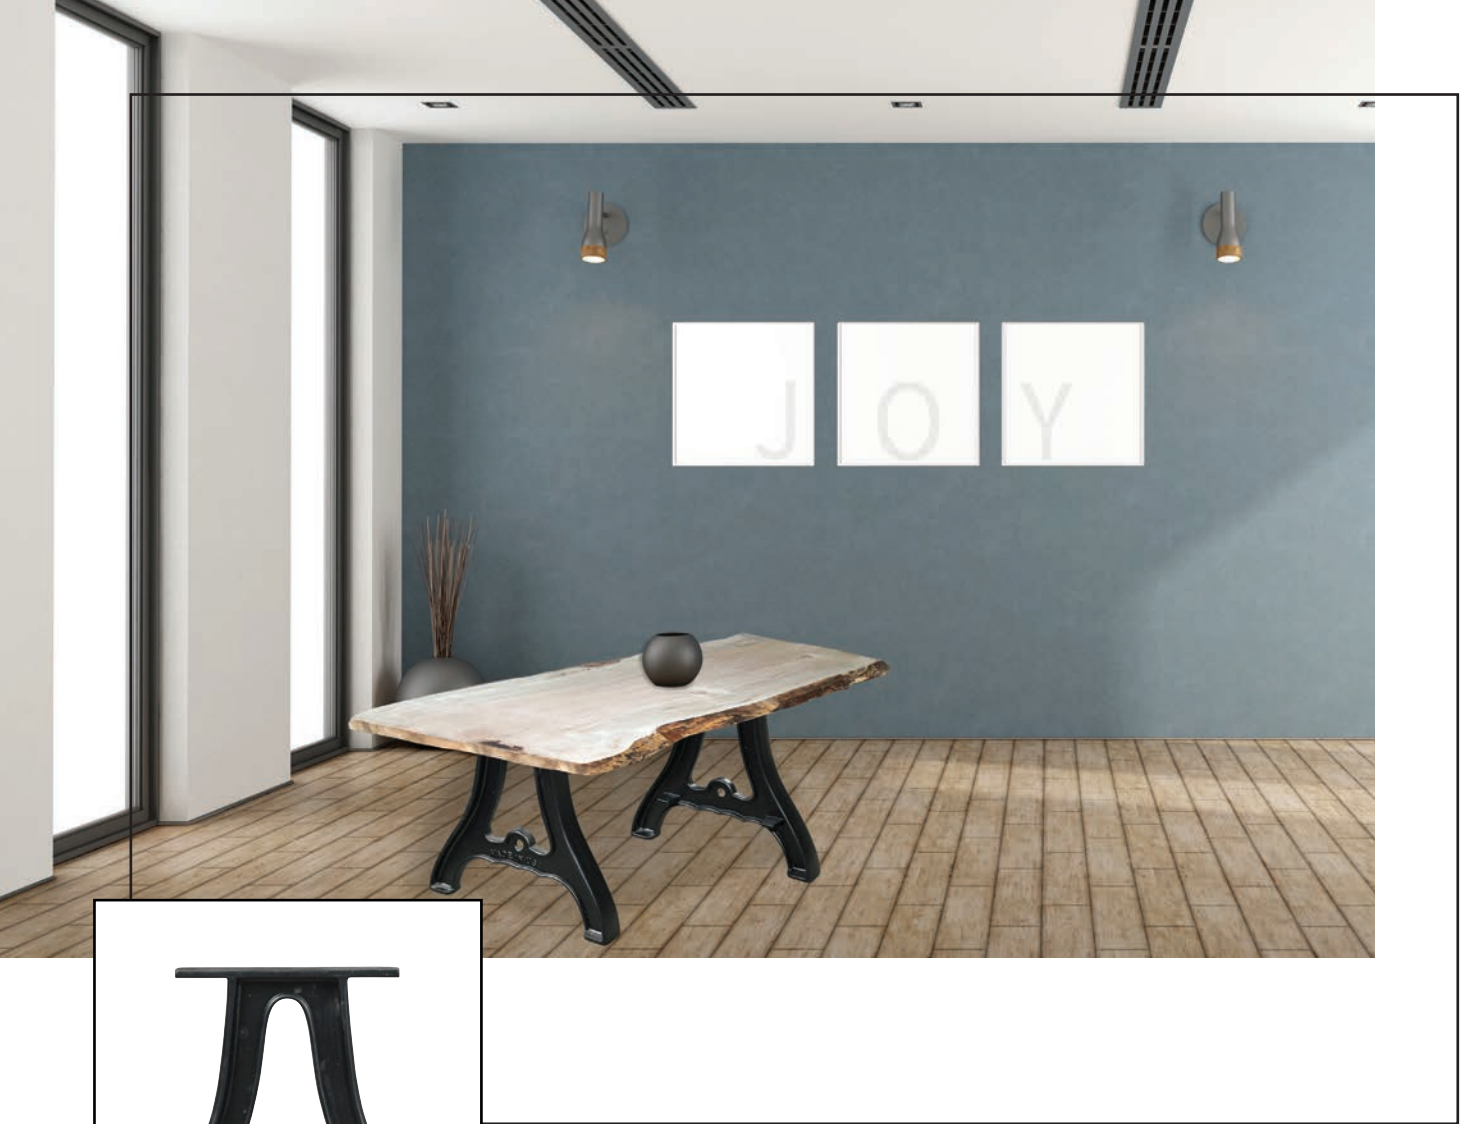

BENCH

DINING TABLE

COFFEE TABLE

#LE201
24 X 48 COFFEE TABLE

END TABLE

#LE202
22 X 24 END TABLE

8100 - 50
DINING TABLE

- >spreader bars available
- >also available in end table, coffee table, sofa table, and bench
- >all bases have a durable powder coating
- >standard color is black
- >other colors are available on request
- >all bases can be enlarged, reduced or customized to fit your needs