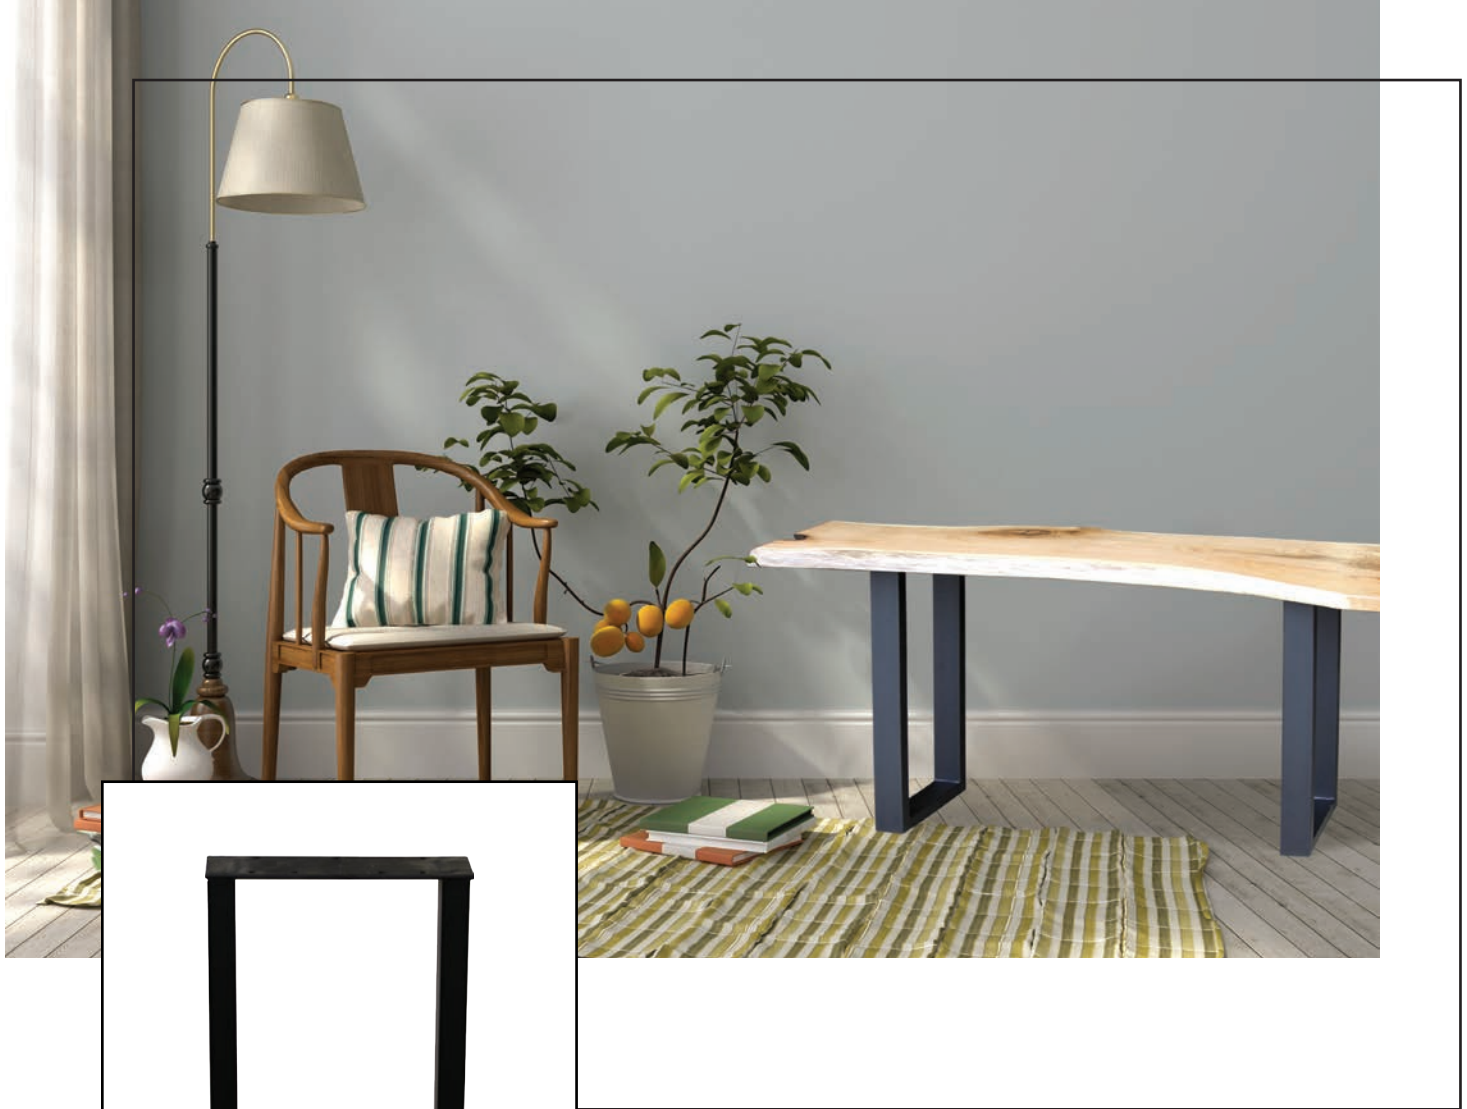

AVAILABLE IN:

COFFEE TABLE

END TABLE

SOFA TABLE

BENCH

EXTENDA BENCH

COFFEE TABLE

24 X 48 COFFEE TABLE

1700 - 40

SOFA TABLE

- >also available in end table, coffee table, dining table, and bench
- >all bases have a durable powder coating
- >standard color is black
- >other colors are available on request
- >all bases can be enlarged, reduced or customized to fit your needs