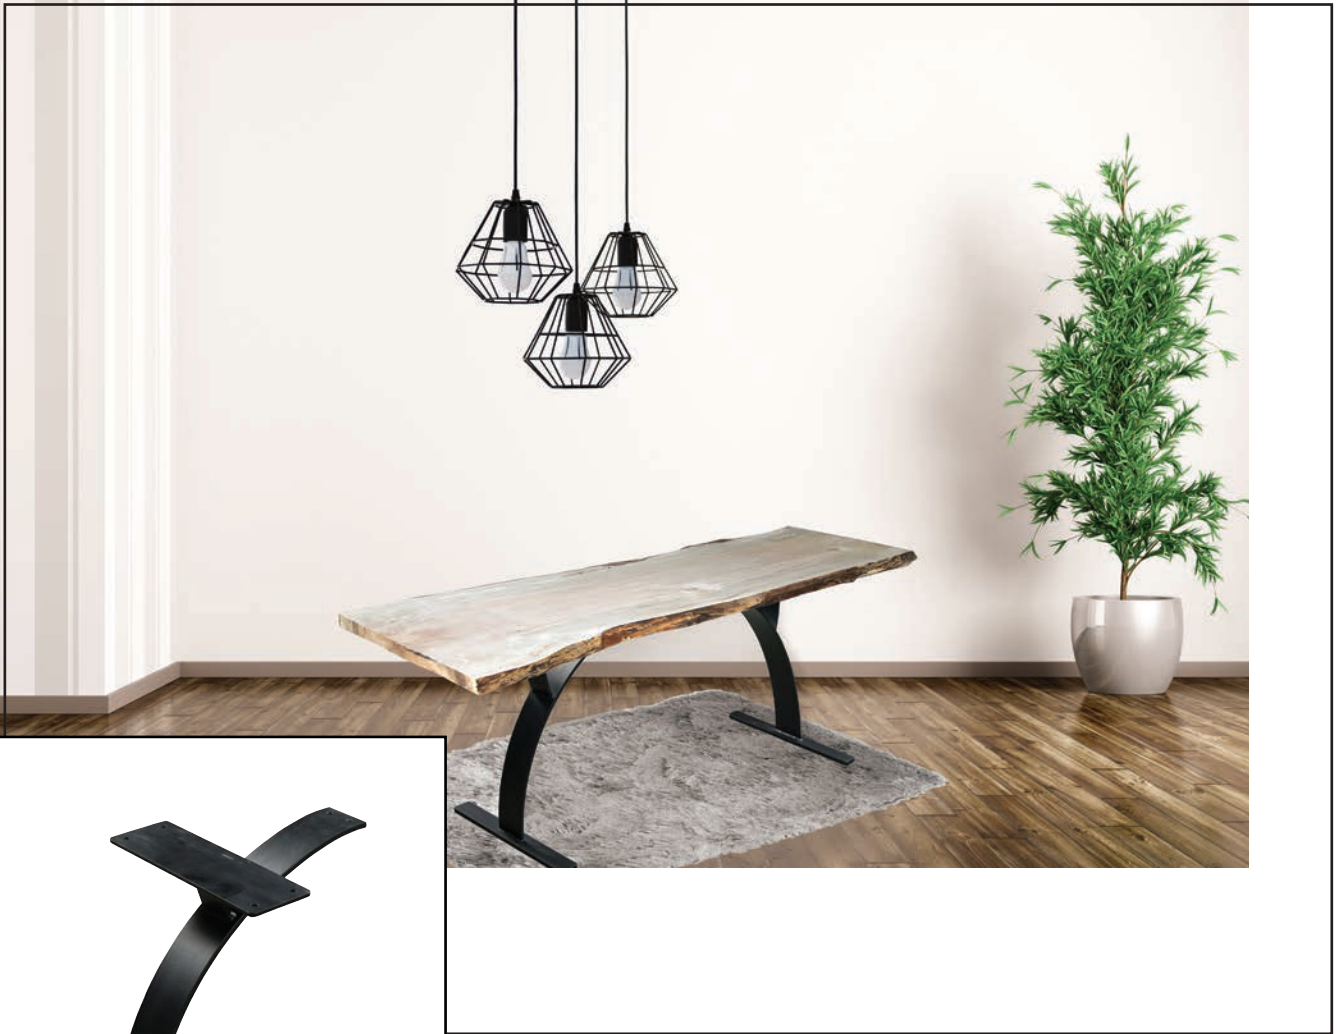

>standard color is black

>other colors are available on request

>all bases can be enlarged, reduced or customized to fit your needs

2300 - 50
DINING TABLE

2300 - 70
SINGLE PEDESTAL PUB TABLE

ATLAS 2300 SERIES