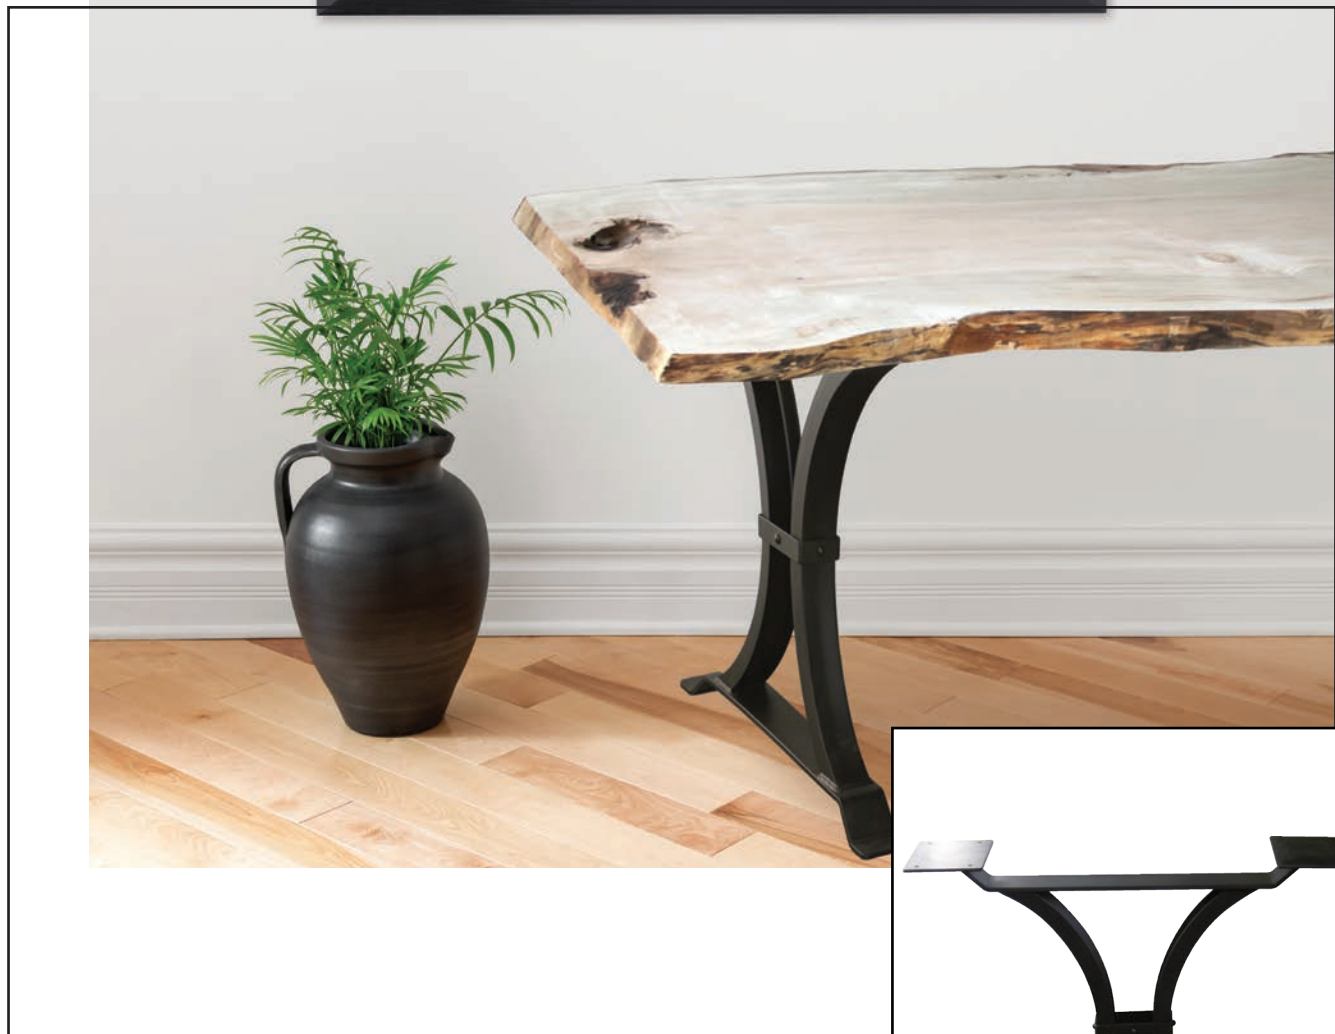

42 X 60 | 42 X 72 | 42 X 84 | 42 X 96 | 42 X 108
AVAILABLE WITH GOLDEN GATE BASE

CONTACT US FOR CUSTOM SIZES

>also available in end table, coffee table, sofa table, and bench

>all bases have a durable powder coating