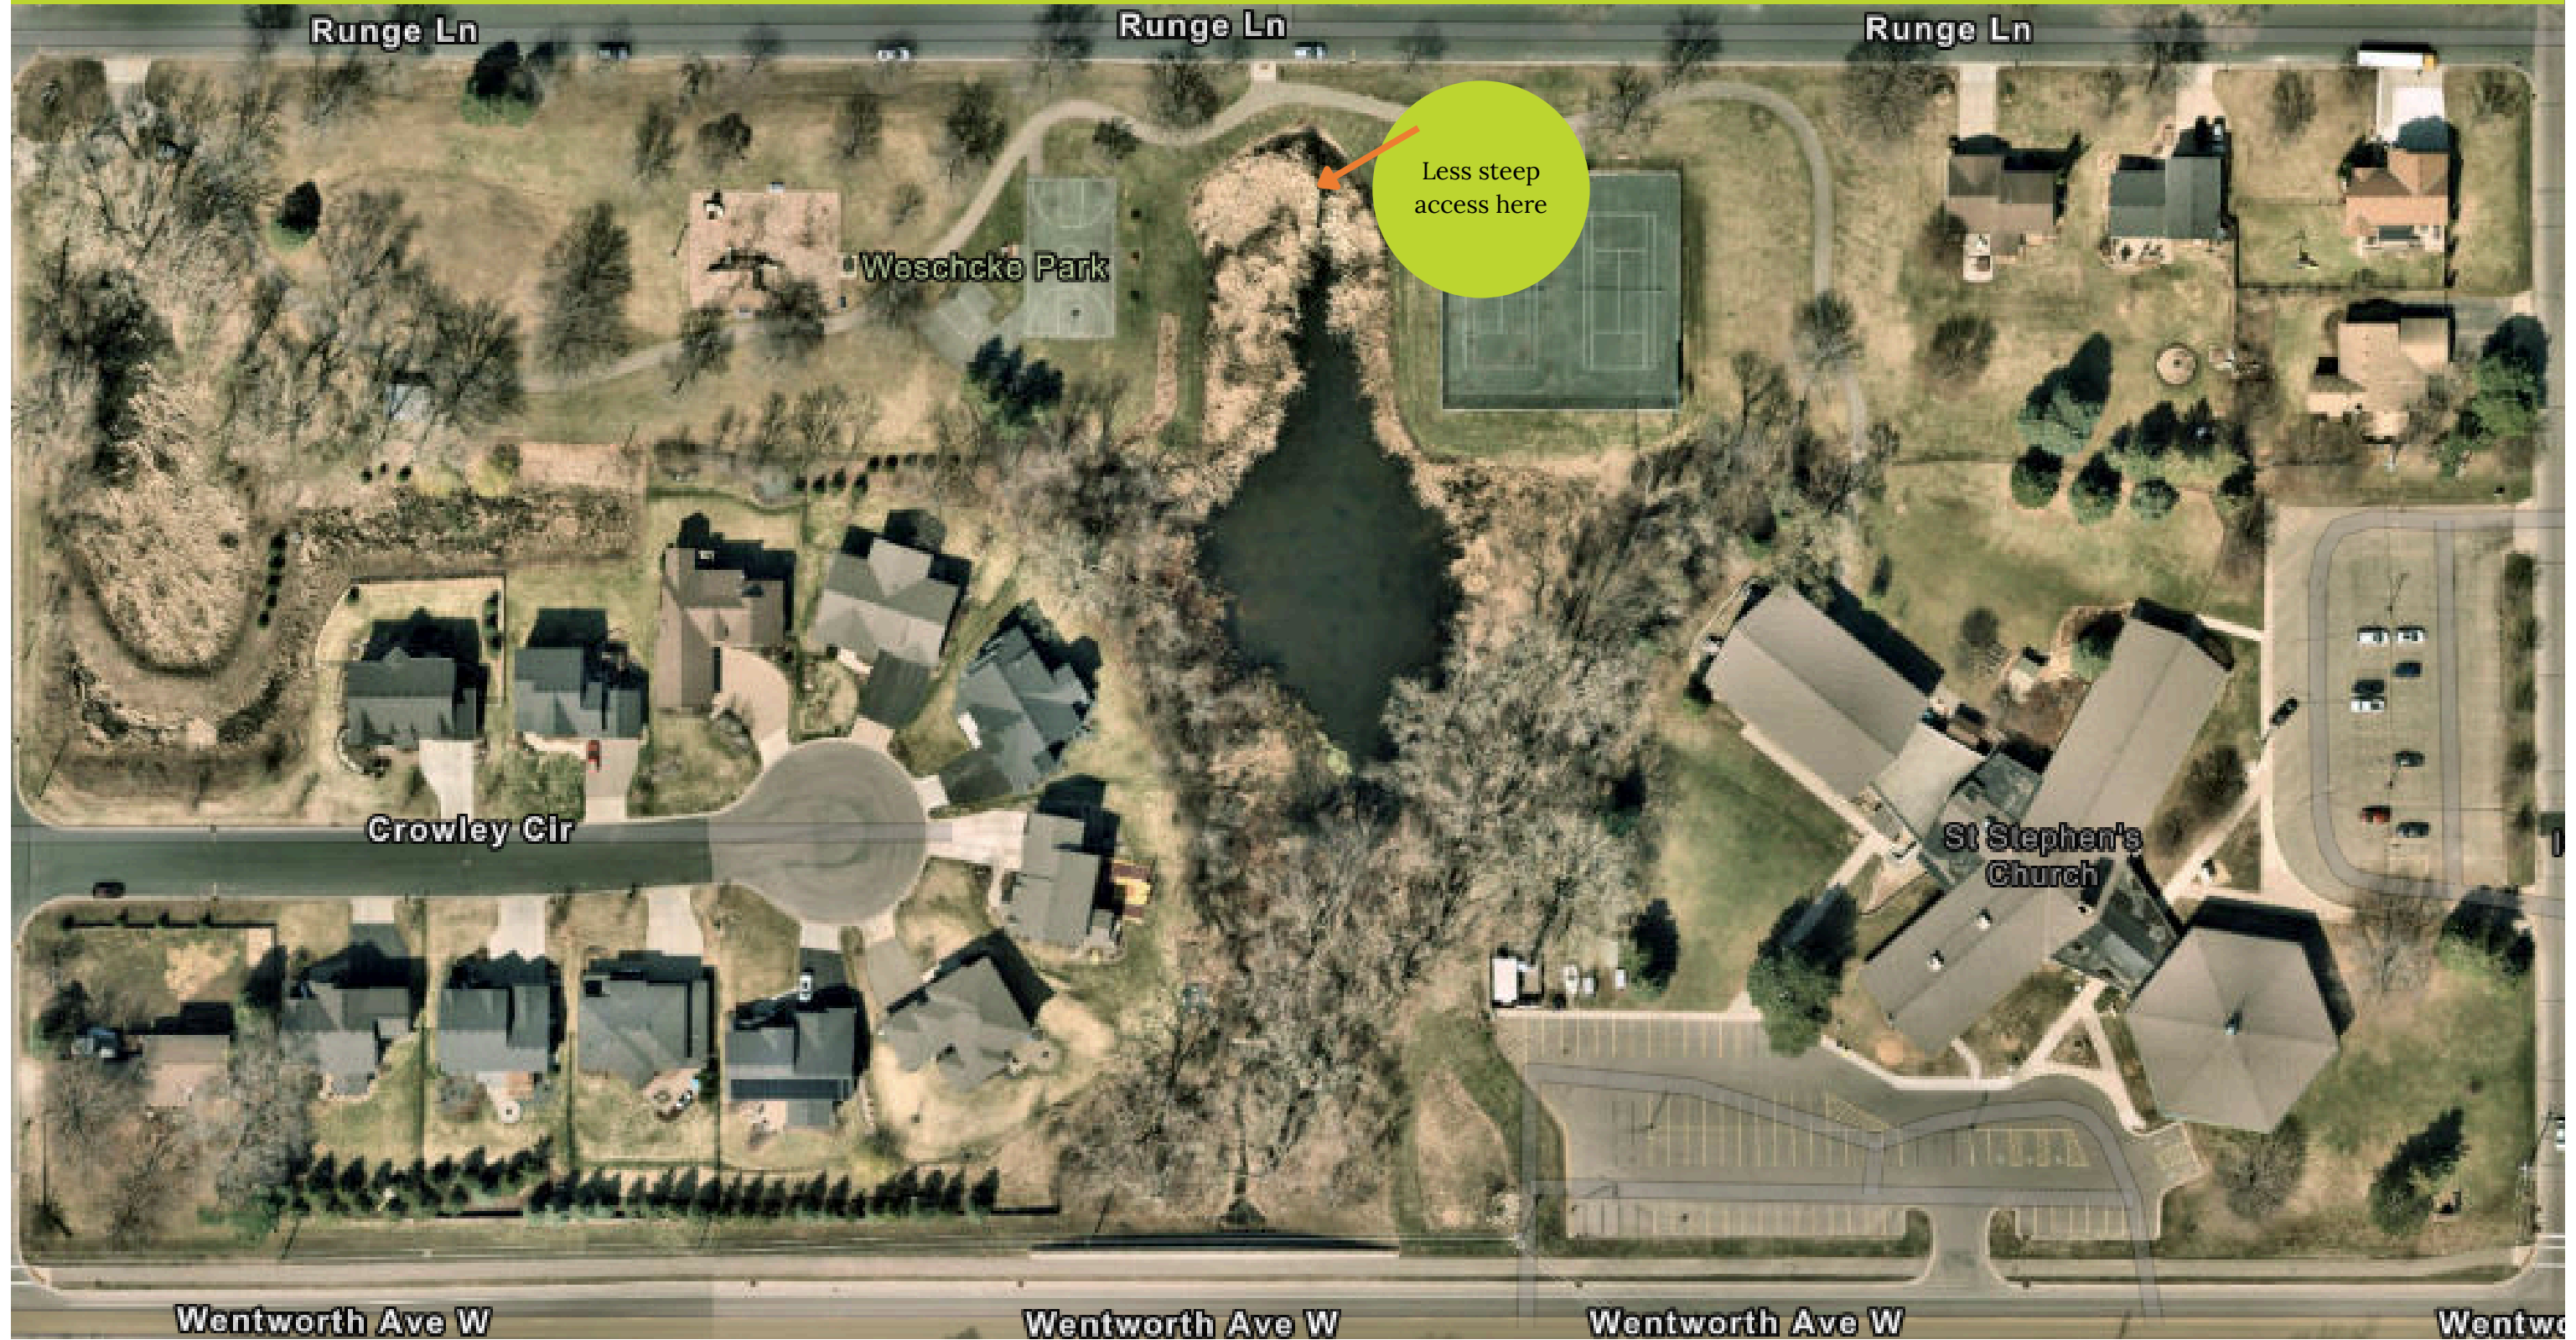

Parking along Runge Ln

Weschke Pond; WSP- 4
44.899092; -93.098397