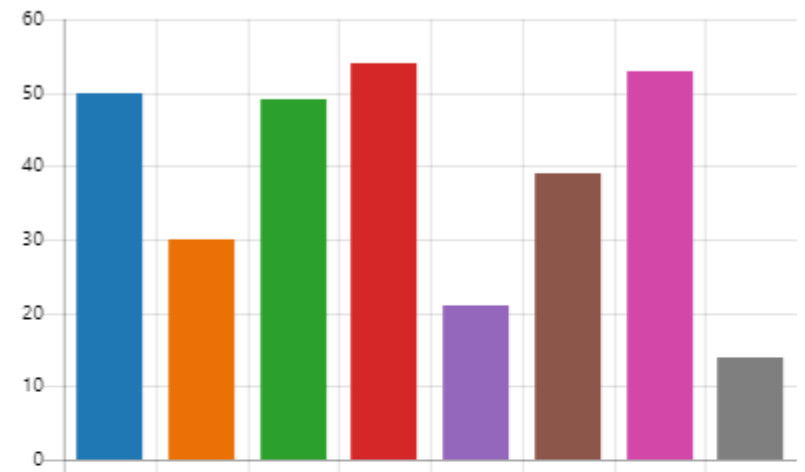

Police and Crime

Residents are concerned about :
Litter, Theft and Car Crime .

Which, if any, of the following crimes and anti-social behaviour concern you in Kingshurst?

● Theft	50
● Violent Crime	30
● Vandalism	49
● Litter	54
● Scams	21
● Drug Use	39
● Car Crime	53
● Other	14

Do you regard the police coverage of Kingshurst to be:

● Good	0
● Reasonable	11
● Poor	54
● No opinion	4