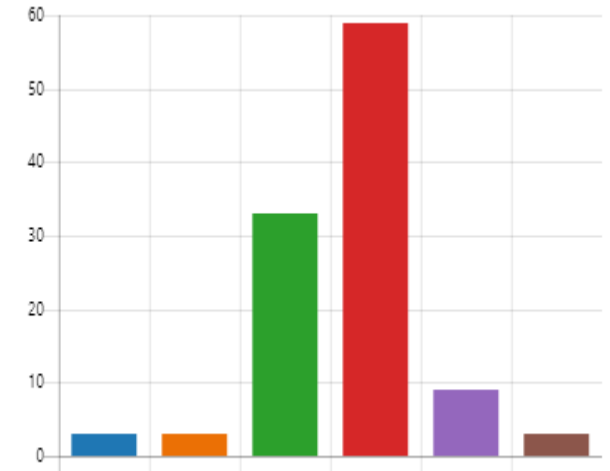

# Resident Profile

Between the ages of 18 and 24	2
Between the ages of 25 and 44	23
Between the ages of 45 and 59	29
Between the ages of 60 and 64	4
Between the ages of 65 and 74	6
Between the ages of 75 and 84	3
Over 85+	0
Do not wish to answer	3

69 Responses - 75% are in age range 25-59 years old.

53% - Get information on Social Media and 30% - Word of mouth.

Local Paper	3
Library	3
Word of mouth	33
Social Media	59
Website	9
Other	3