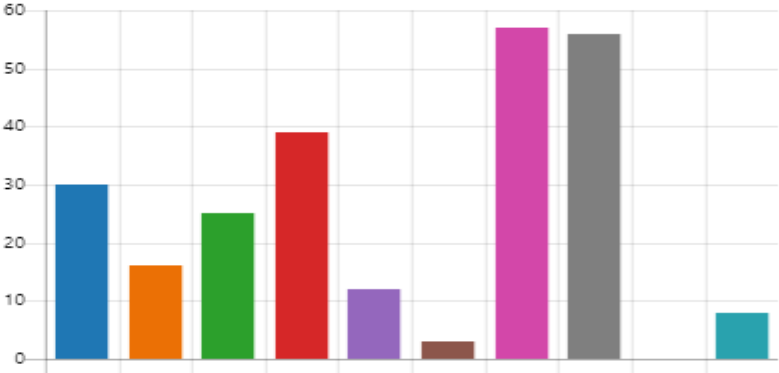

Council Services and Conditions

What do you think should be done to help protect and enhance the local environment in Kingshurst?

Recycling	30
Energy Saving	16
Improve public transport	25
More local employment	39
Electric vehicle charging points	12
Reduction in light pollution	3
Reduce fly-tipping and litter	57
Street Watch/Park Watch	56
Dont know	0
Other	8