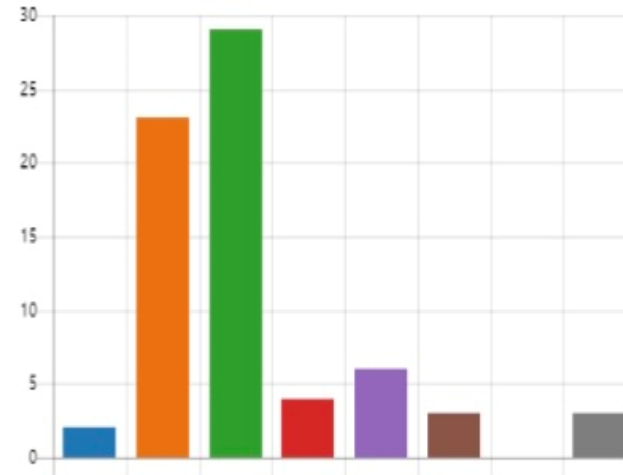

Resident  
Survey -  
2021

*Kingshurst Parish Council*

A resident survey was conducted on-line during July/September 2021, we received 69 responses and here are the findings :

# Resident Profile

Between the ages of 18 and 24	2
Between the ages of 25 and 44	23
Between the ages of 45 and 59	29
Between the ages of 60 and 64	4
Between the ages of 65 and 74	6
Between the ages of 75 and 84	3
Over 85+	0
Do not wish to answer	3

69 Responses - 75% are in age range 25-59 years old.

53% - Get information on Social Media and 30% - Word of mouth.

Local Paper	3
Library	3
Word of mouth	33
Social Media	59
Website	9
Other	3