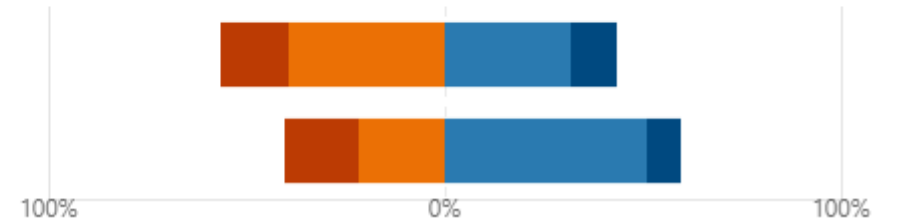

SMBC/Parish Council

74% (51) have not attended an Annual Parish Council Meeting

What is stopping residents attending :

- Work - 5
- Times - 3
- Child Care /Carer commitments - 5
- Don't know when taking place – 7
- Other - 4

Do you feel your representatives in local government are sufficiently aware of local concerns and feelings?

[More Details](#)

Fully Aware   Quite Aware   Not aware   No Opinion

Parish Council

Borough council