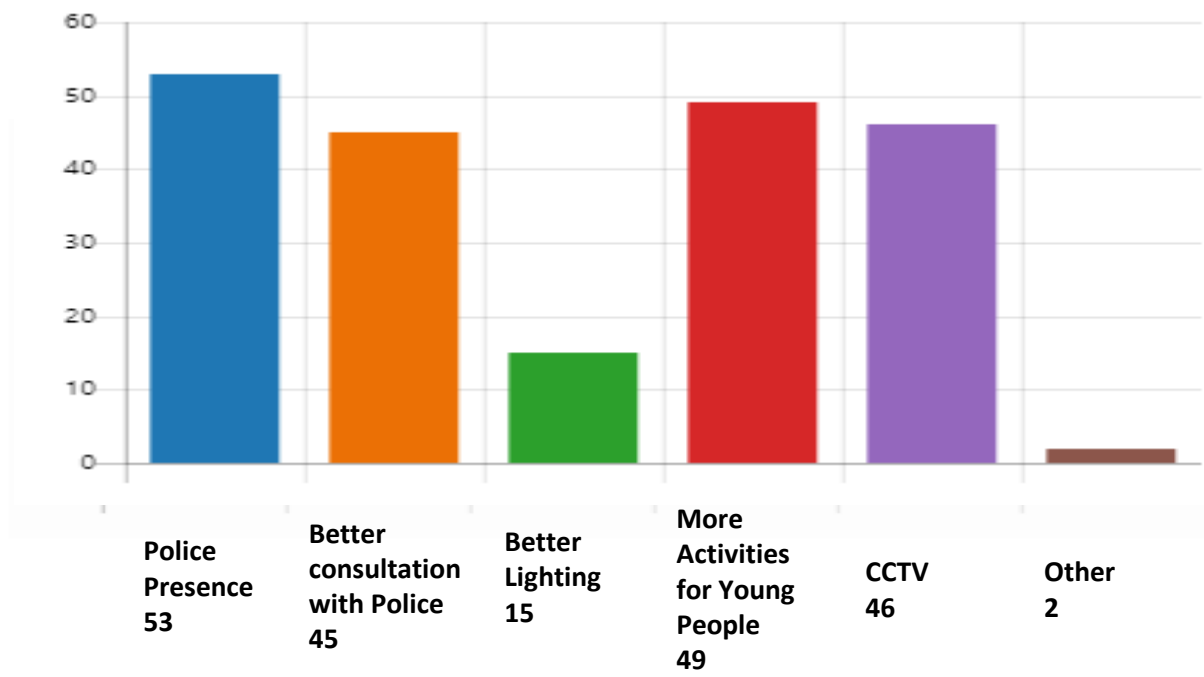

# SMBC/Parish Council

74% (51) have not attended an Annual Parish Council Meeting

What is stopping residents attending :

- Work - 5
- Times - 3
- Child Care /Carer commitments - 5
- Don't know when taking place – 7
- Other - 4

Do you feel your representatives in local government are sufficiently aware of local concerns and feelings?

[More Details](#)

Fully Aware   Quite Aware   Not aware   No Opinion

Parish Council

Borough council

The areas for improvements are Street Cleaning, Parking and condition of Roads

What measures residents like to see:

- Better Police Presence
- More Activities for young people
- CCTV