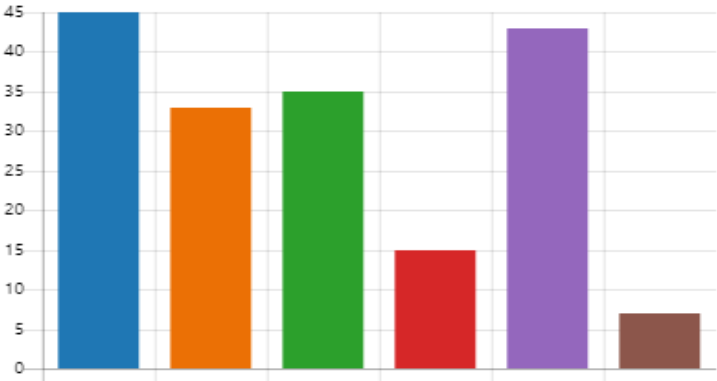

What would improve the area: Street Watch/Park Watch, Reduce Fly-Tipping, more local employment along with more trees, plants and play equipment.

Would you like to see any of the following?

More flower beds and planters	45
More Christmas decorations	33
More tree planting	35
A war memorial	15
Outdoor Play equipment	43
Other	7