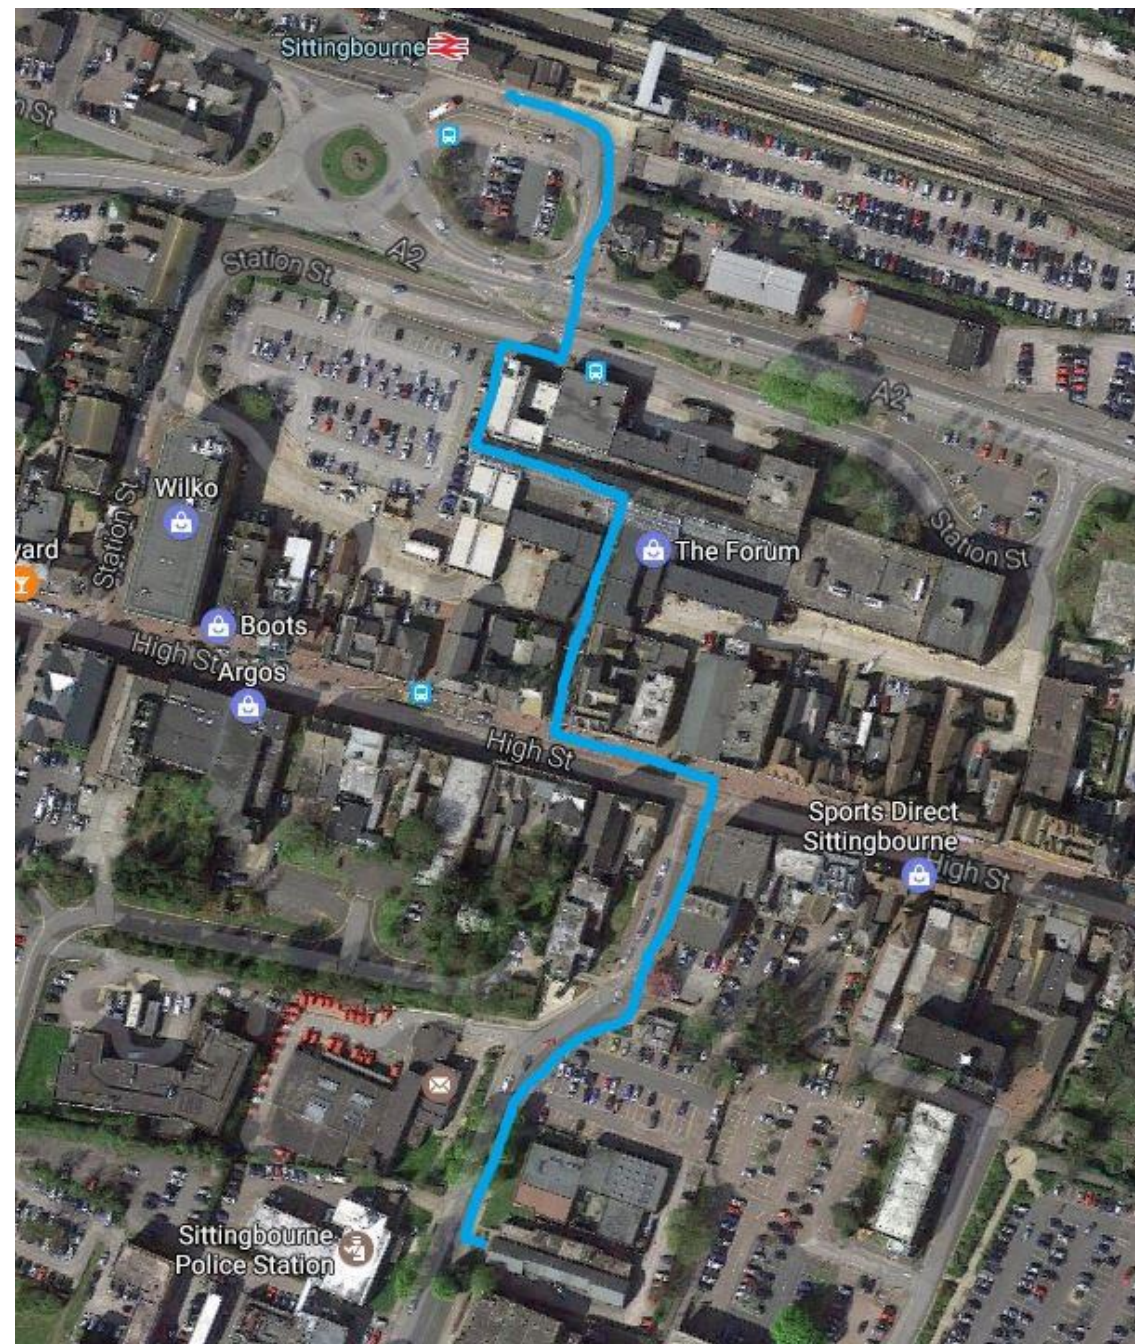

# Directions to Phoenix House

Swale Community Centres  
Phoenix House  
Central Avenue  
Sittingbourne  
Kent  
ME10 4BX

- Turn left as you come out of the train station
- Follow the road round, to the zebra crossing
- Cross the roads, and head right towards the forum car park
- Enter the forum on your left, and walk through the shopping centre
- Turn right at Bonmarché
- Continue out of the Forum
- When you reach the high street turn left
- Continue walking and take the next right onto Central Avenue next to Nationwide
- Walk up Central Avenue, past the round about and Post office
- Phoenix House is the black wooden building on your left

- Follow A2 to West Street
  - Head East on Key Street/A2 towards Wises Lane
  - Turn Right onto Dover Street/A2
- Take Park Road, Avenue of Remembrance and Central Avenue to your destination
  - Turn Left onto West Street
  - Turn Right on to Park Road
  - At the roundabout take the first exit
  - Continue onto Avenue of Remembrance
  - Turn left onto Central Avenue
- Swale Community Centres will be on your right

To access the car Park to Phoenix House

- Enter the Library car park
- Turn right at the end, and continue round the back of the building
- That leads to the Phoenix House Car Park

Phoenix House's car park is on private land and should only be used when visiting the centre. It has limited spaces, but there are several surrounding public car parks including;