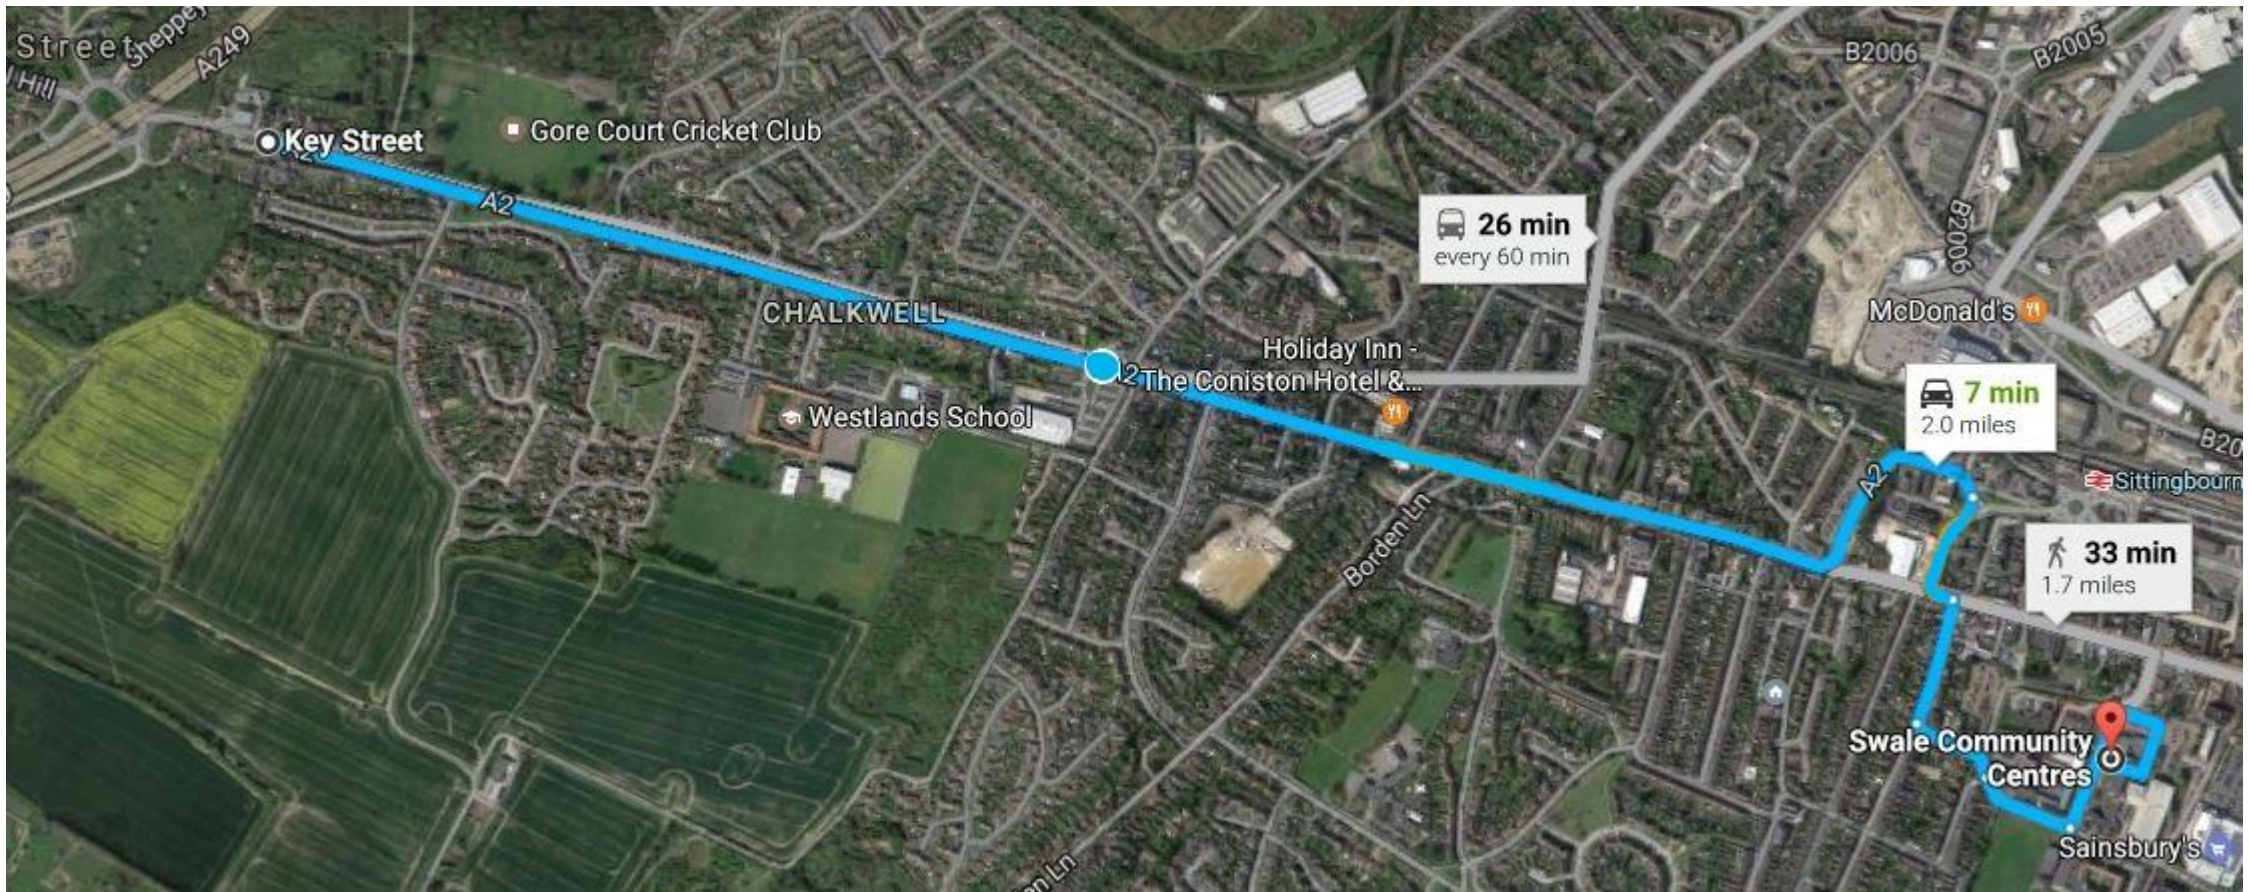

# Directions to Phoenix House

Swale Community Centres  
Phoenix House  
Central Avenue  
Sittingbourne  
Kent  
ME10 4BX

- Turn left as you come out of the train station
- Follow the road round, to the zebra crossing
- Cross the roads, and head right towards the forum car park
- Enter the forum on your left, and walk through the shopping centre
- Turn right at Bonmarché
- Continue out of the Forum
- When you reach the high street turn left
- Continue walking and take the next right onto Central Avenue next to Nationwide
- Walk up Central Avenue, past the round about and Post office
- Phoenix House is the black wooden building on your left

- Follow A2 to West Street
  - Head East on Key Street/A2 towards Wises Lane
  - Turn Right onto Dover Street/A2
- Take Park Road, Avenue of Remembrance and Central Avenue to your destination
  - Turn Left onto West Street
  - Turn Right on to Park Road
  - At the roundabout take the first exit
  - Continue onto Avenue of Remembrance
  - Turn left onto Central Avenue
- Swale Community Centres will be on your right

To access the car Park to Phoenix House

- Enter the Library car park
- Turn right at the end, and continue round the back of the building
- That leads to the Phoenix House Car Park

Phoenix House's car park is on private land and should only be used when visiting the centre. It has limited spaces, but there are several surrounding public car parks including;