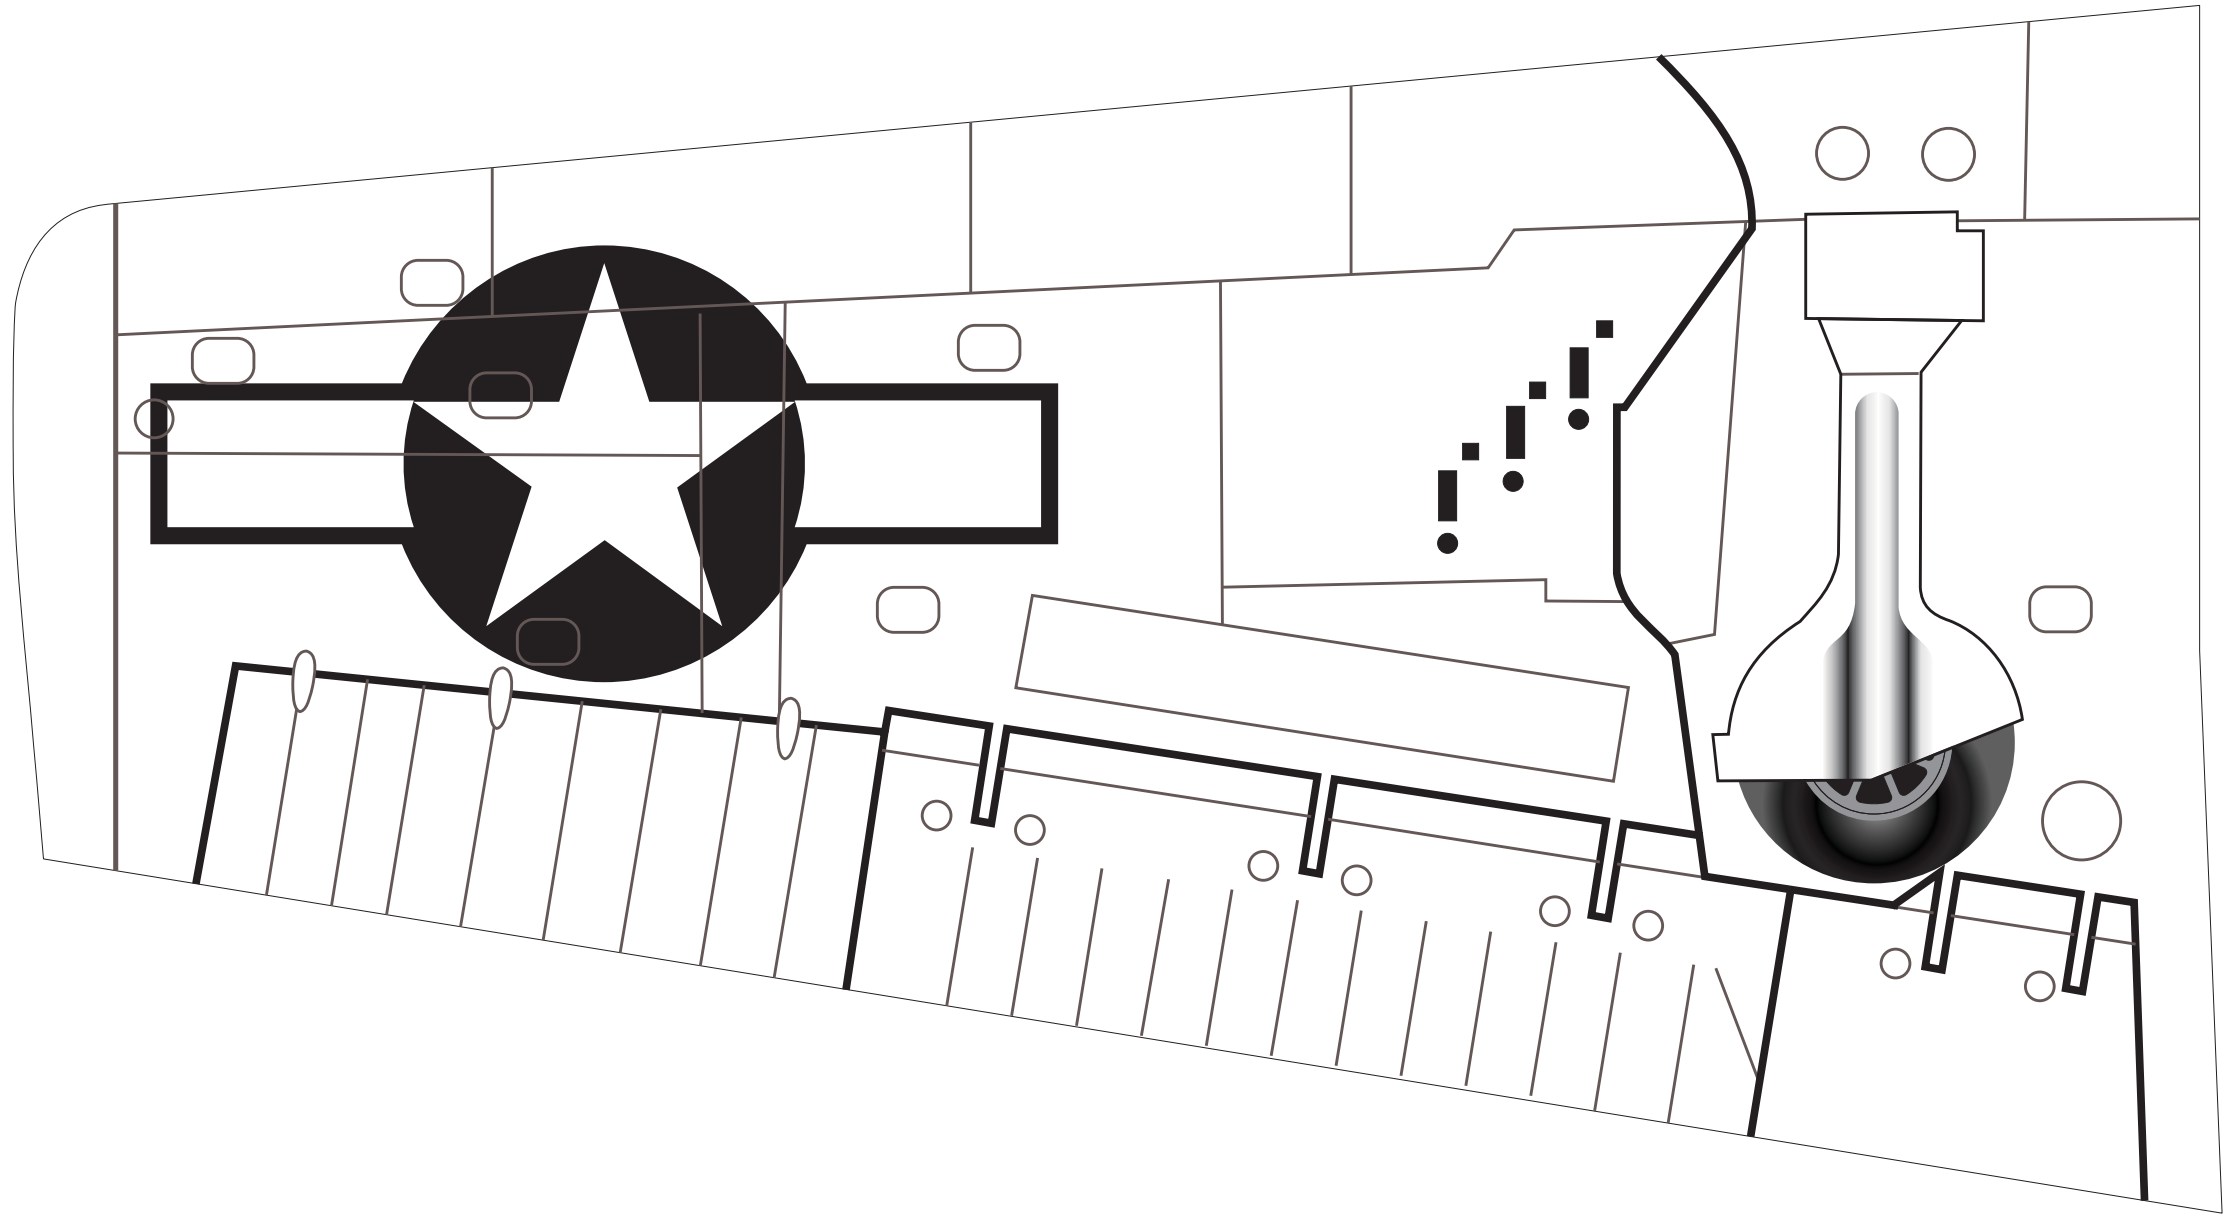

Paint green
navigation light
after covering

Paint red
navigation light
after covering

0 1 2 3

INCHES

LEFT

0 1 2 3

INCHES