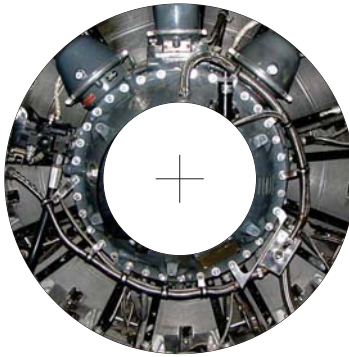

Paint green
navigation light
after covering

Paint red
navigation light
after covering

0 1 2 3

INCHES

LEFT

0 1 2 3

INCHES