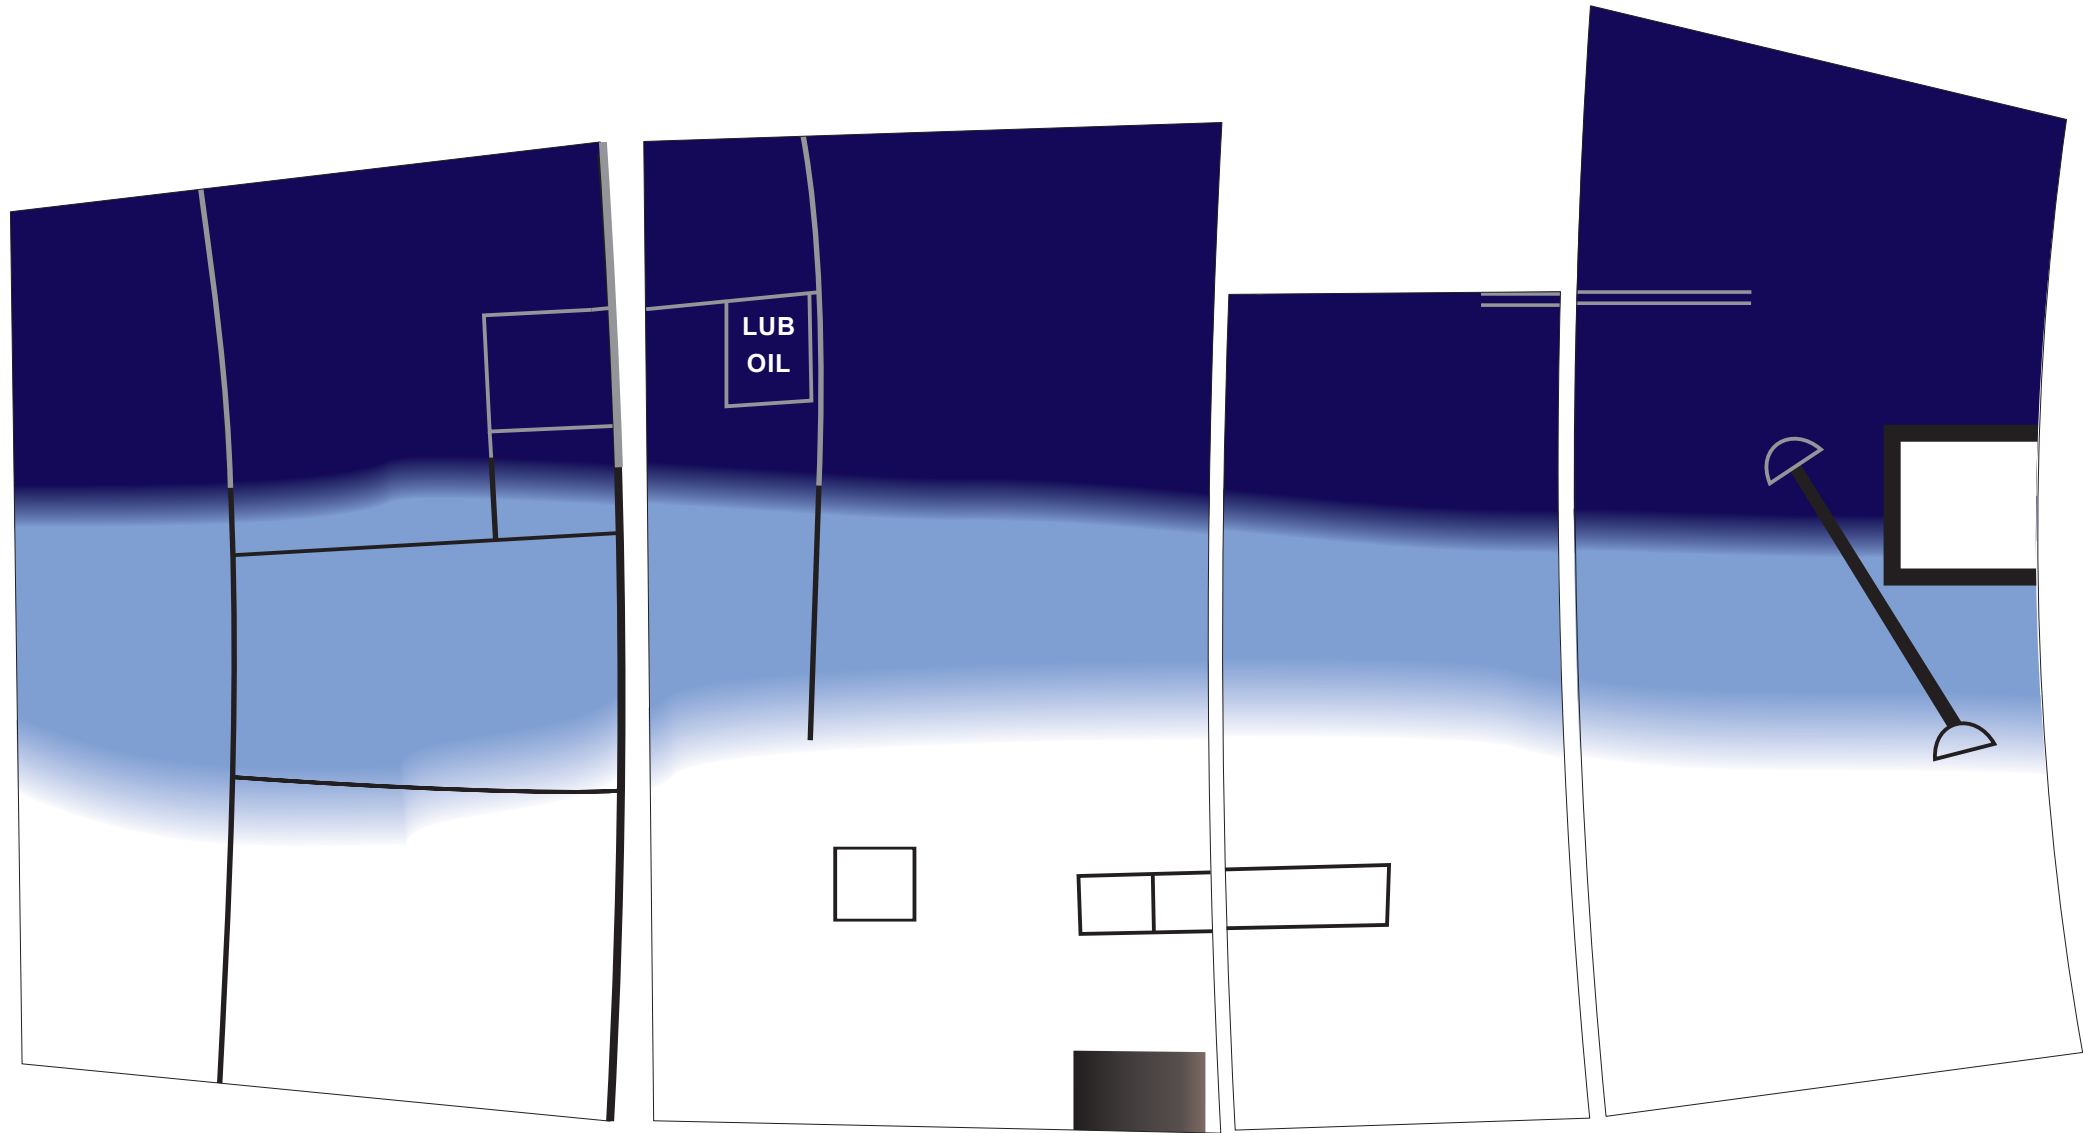

Paint green
navigation light
after covering

Paint red
navigation light
after covering

0 1 2 3

INCHES

LEFT

0 1 2 3

INCHES