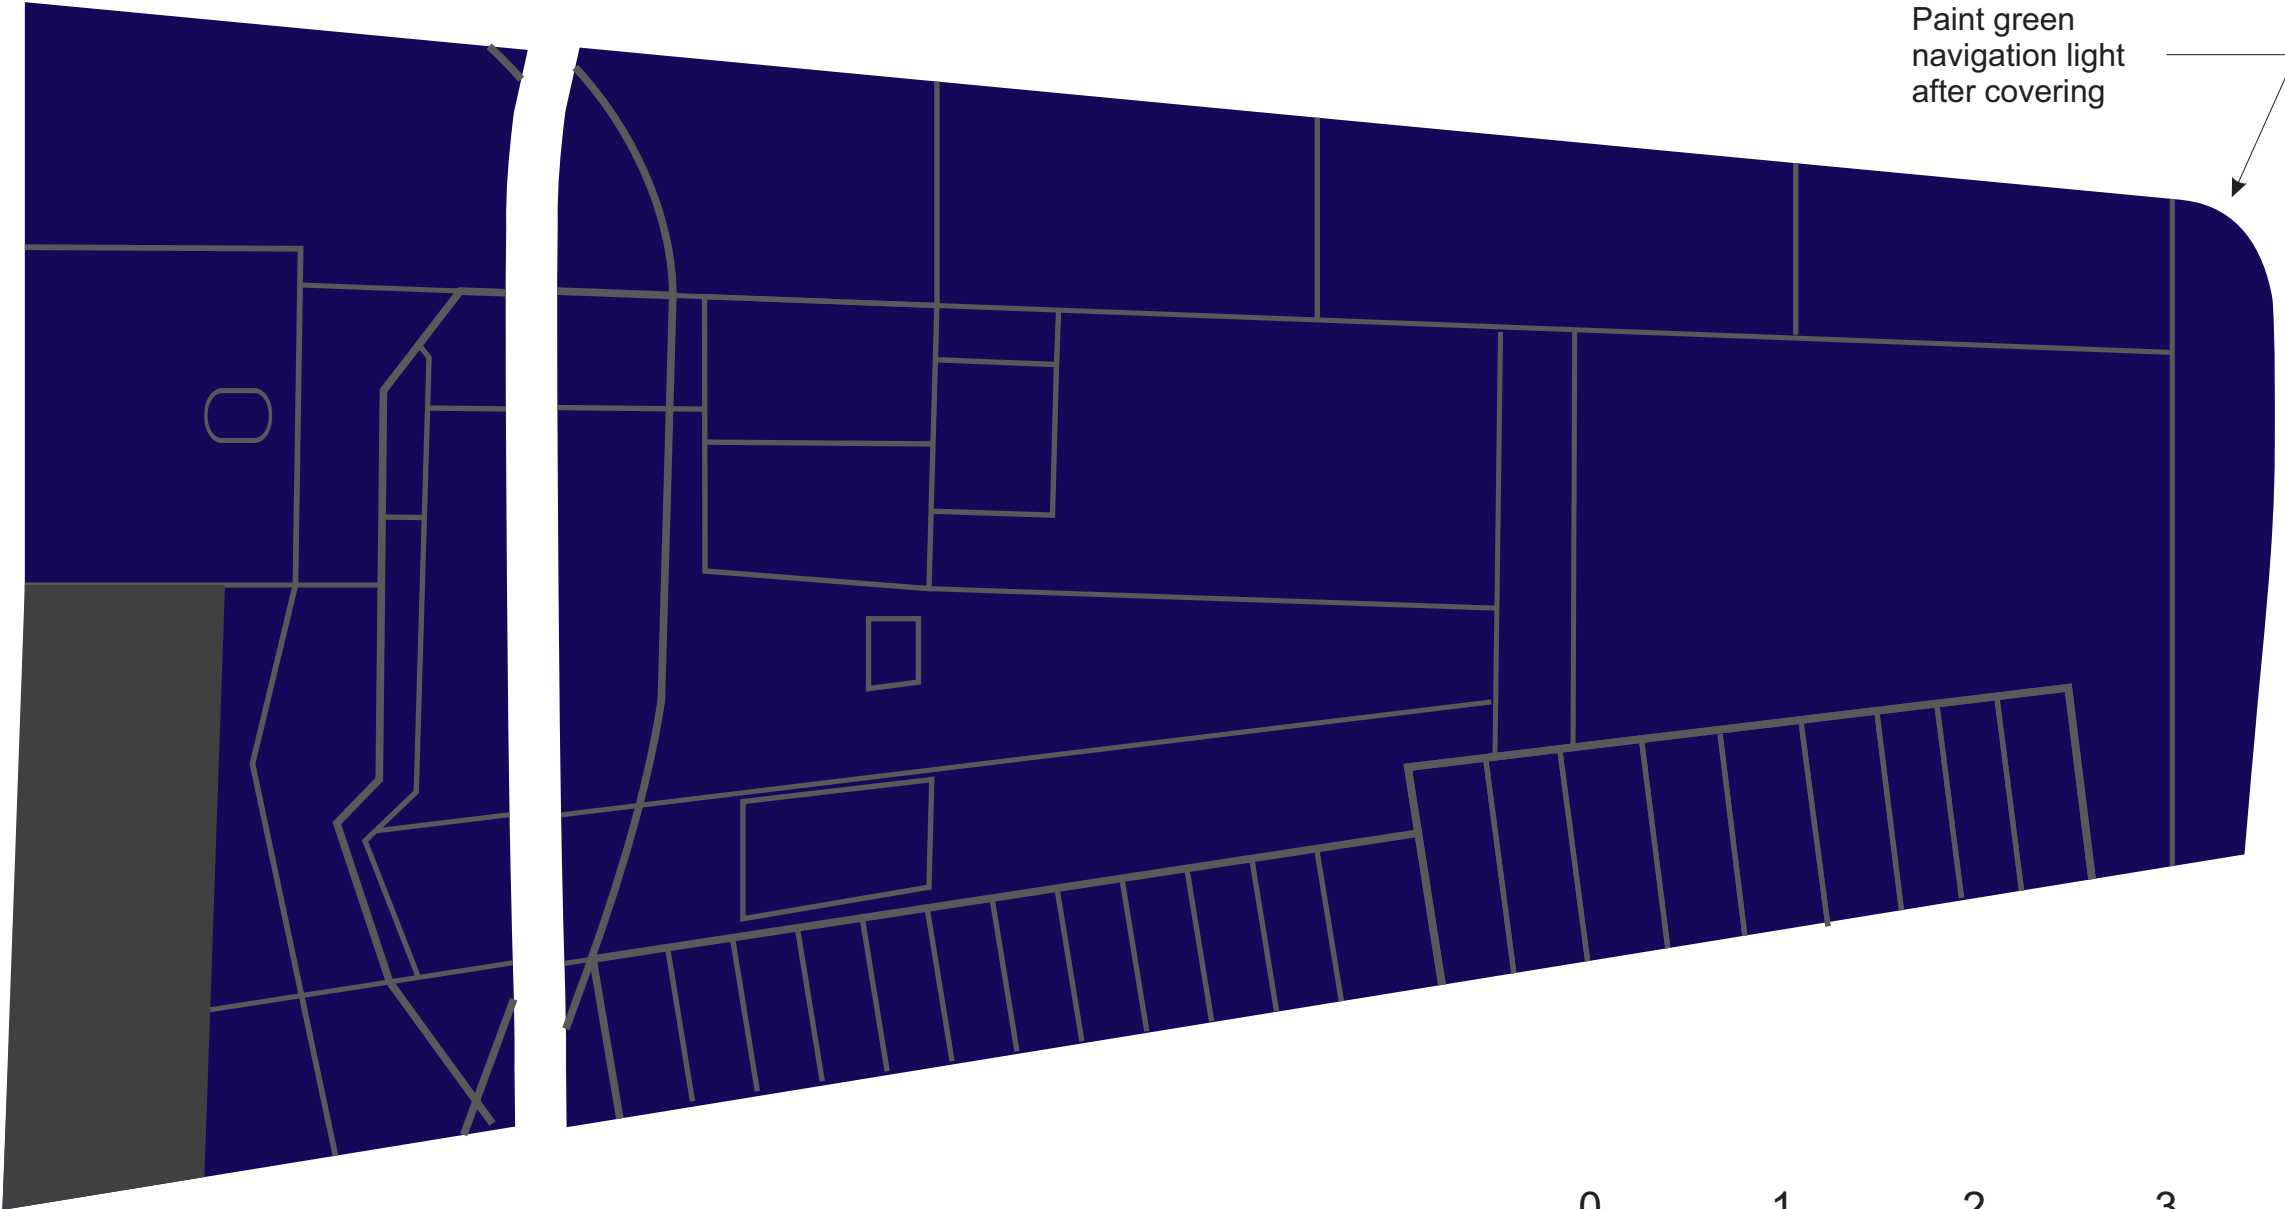

Paint green
navigation light
after covering

Paint red
navigation light
after covering

0 1 2 3

INCHES

LEFT

0 1 2 3

INCHES