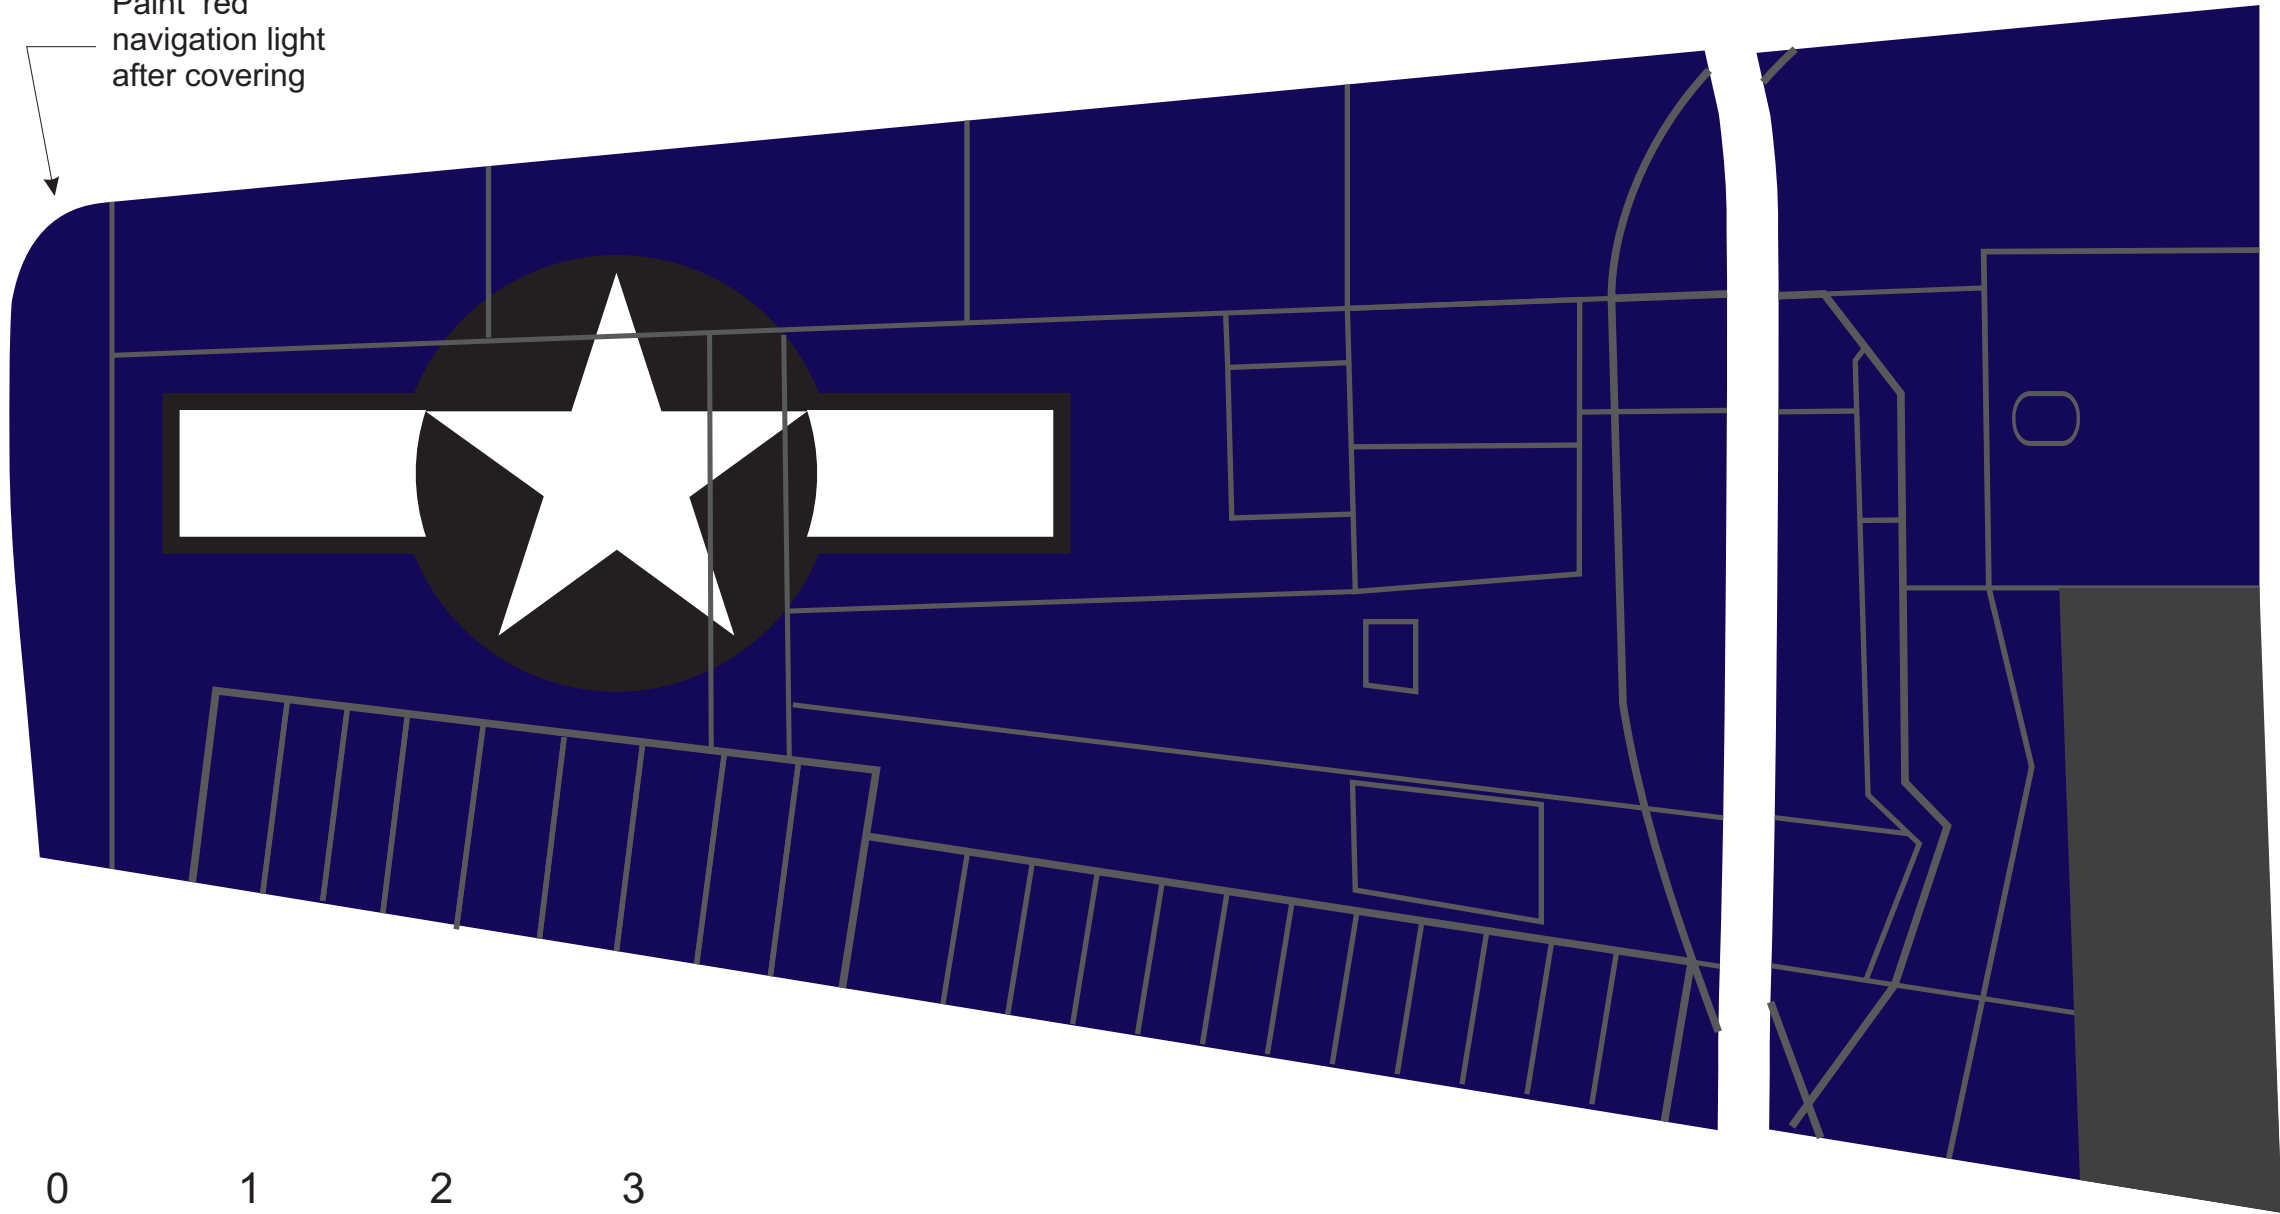

Paint green
navigation light
after covering

Paint red
navigation light
after covering

0 1 2 3

INCHES

LEFT

0 1 2 3

INCHES