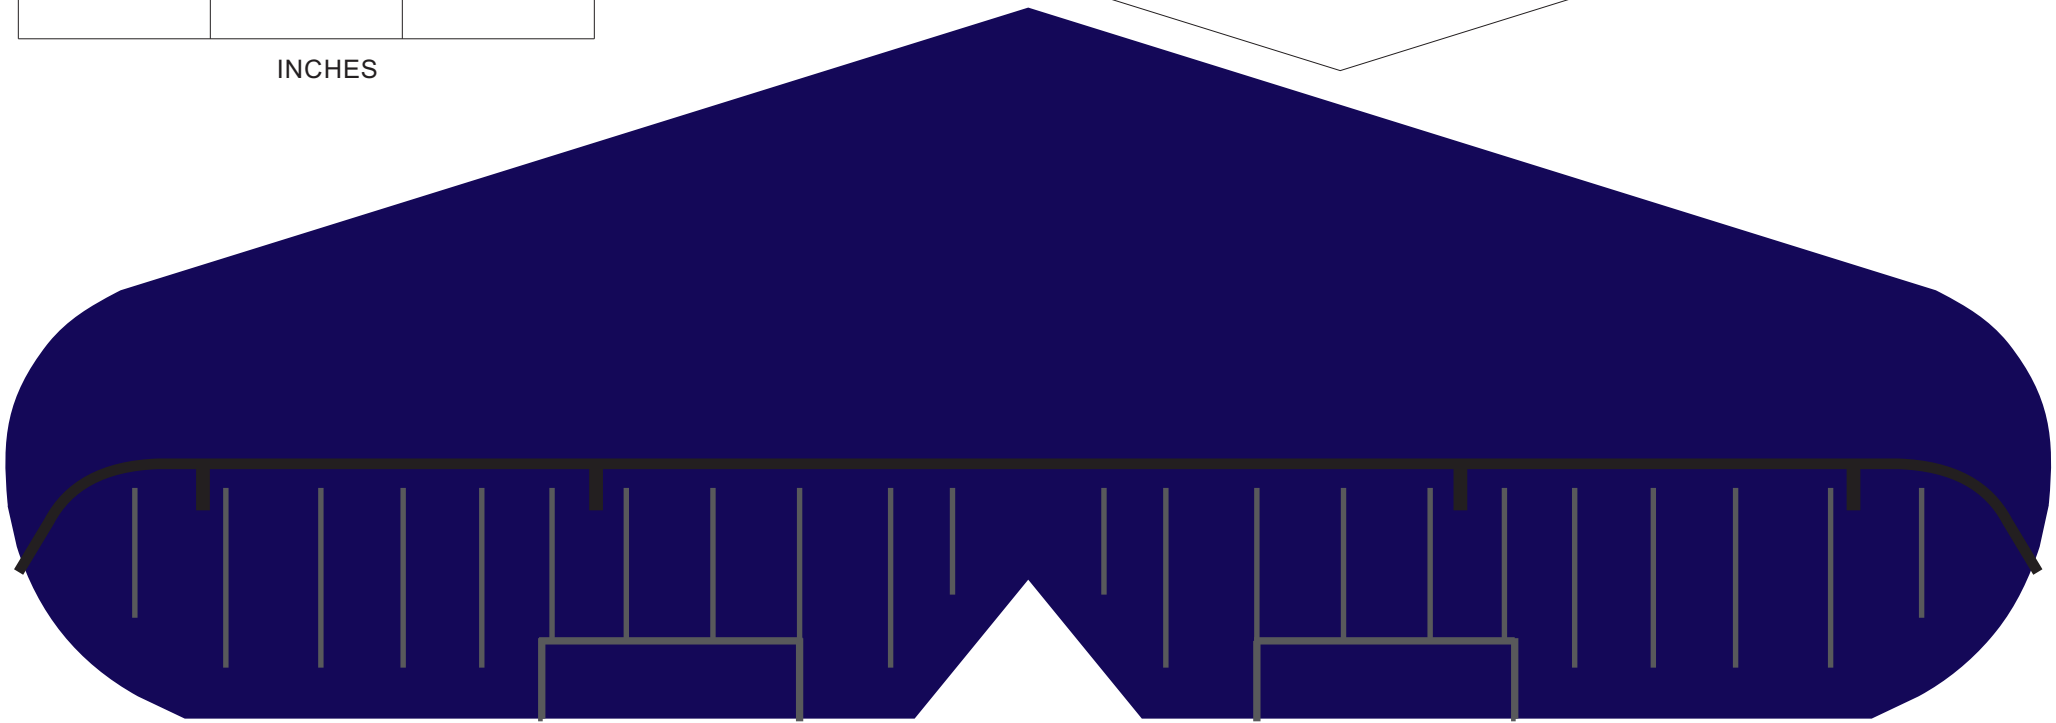

Paint green
navigation light
after covering

Paint red
navigation light
after covering

0 1 2 3

INCHES

LEFT

0 1 2 3

INCHES